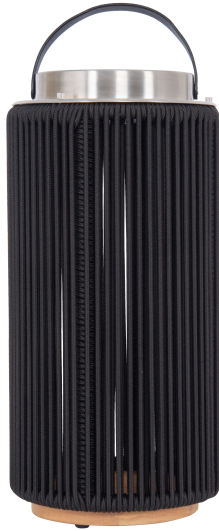

CRAFTMADE™

86297SS-OTR

Sea Scape Solar LED Outdoor Rechargeable Table Lamp
Stainless Steel

UPC#647881268251

Additional Finishes

Measurements

Length (in):	N/A
Width (in):	9
Height (in):	19
Extension (in):	N/A
Downrod/Chain Length (in):	N/A
Leadwire (in):	N/A
Product Weight (lbs):	6.92
Carton Length (in):	11.02
Carton Width (in):	11.02
Carton Height (in):	21.65
Carton Cube:	1.52
Carton Weight (lbs):	8.64
Oversize:	No

Fixture

Mounting Method:	Table
Mounting Location:	Wet
Body Material:	Stainless Steel, Wood, Polyester Rope
Up/Down Mount:	N/A

Certifications

Safety Rating:	N/A
Title 20:	N/A
Title 24 (JA8):	No
ADA:	N/A

Warranty

1 Year Fixture/3 Years LED

Electrical/Lighting

Light Source Type:	Integrated LED
Number of Bulbs:	1
Bulbs Included:	Yes
Total Wattage:	3
Socket Type:	Integrated LED
Dimmable:	Yes
Delivered Lumens:	500
CRI:	80
Color Temp:	3000K
Shade Finish/Material:	Frosted Polycarbonate
Shade Width (in):	2.76
Shade Height (in):	0.5

Note: Includes 78" USB-C Charging Cord