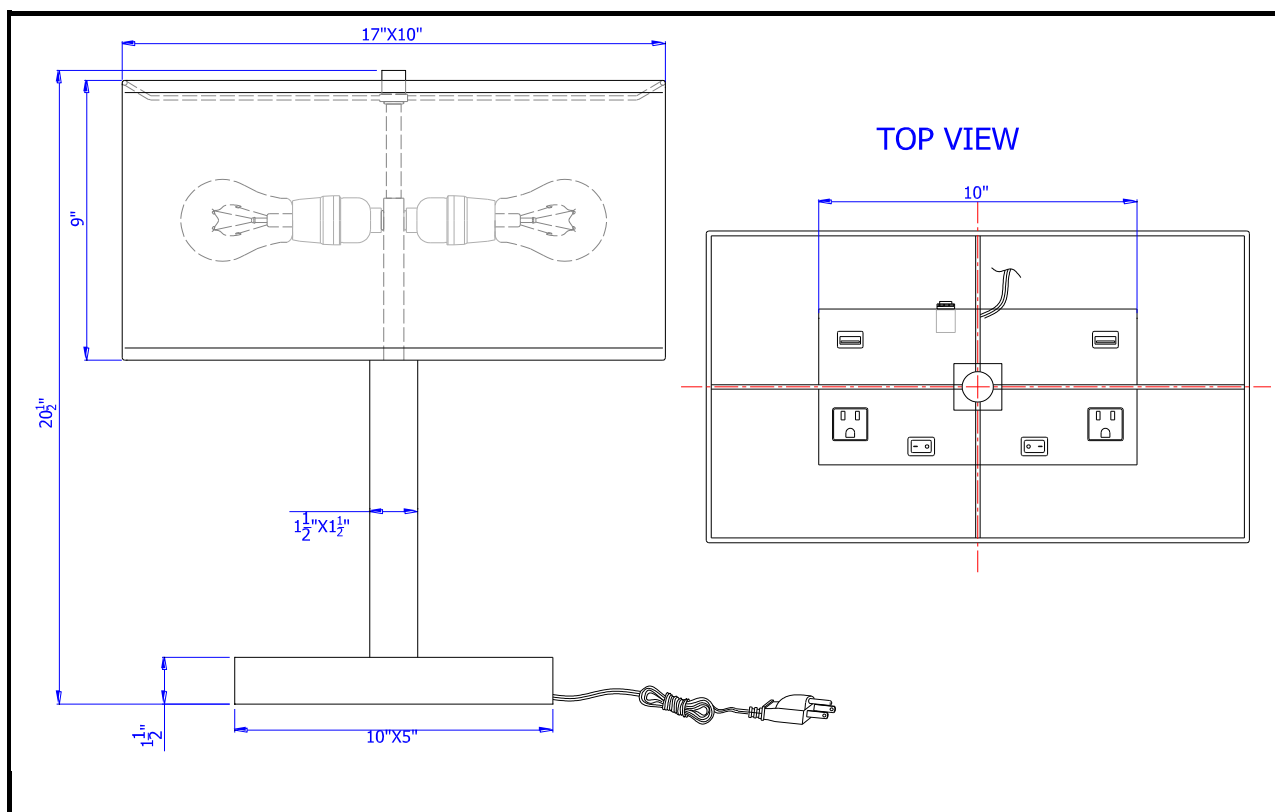

Project: \_\_\_\_\_

Catalog No.: LA-8036DK

Lamp/Wattage: \_\_\_\_\_

- Model No:** LA-8036DK
- Description:** Colmar metal desk lamp with 2 power outlets and 2 USB charging ports
- Material:** Metal
- Finish :** Brushed Steel
- Height:** 20 1/2"
- Base Width:** 10"x5"
- Wattage :** 60Wx2
- Socket :** Medium Base (E26)
- Switch:** Rocker Switch x 2
- Bulb:** Incandescent, CFL
- Power Outlet:** 2
- USB:** 2
- Wire Length:** 8'
- Wire Color:** Silver
- Shade No:**
- Material:** Fabric
- Shade size:** 17"X10"X17"X10"X9"