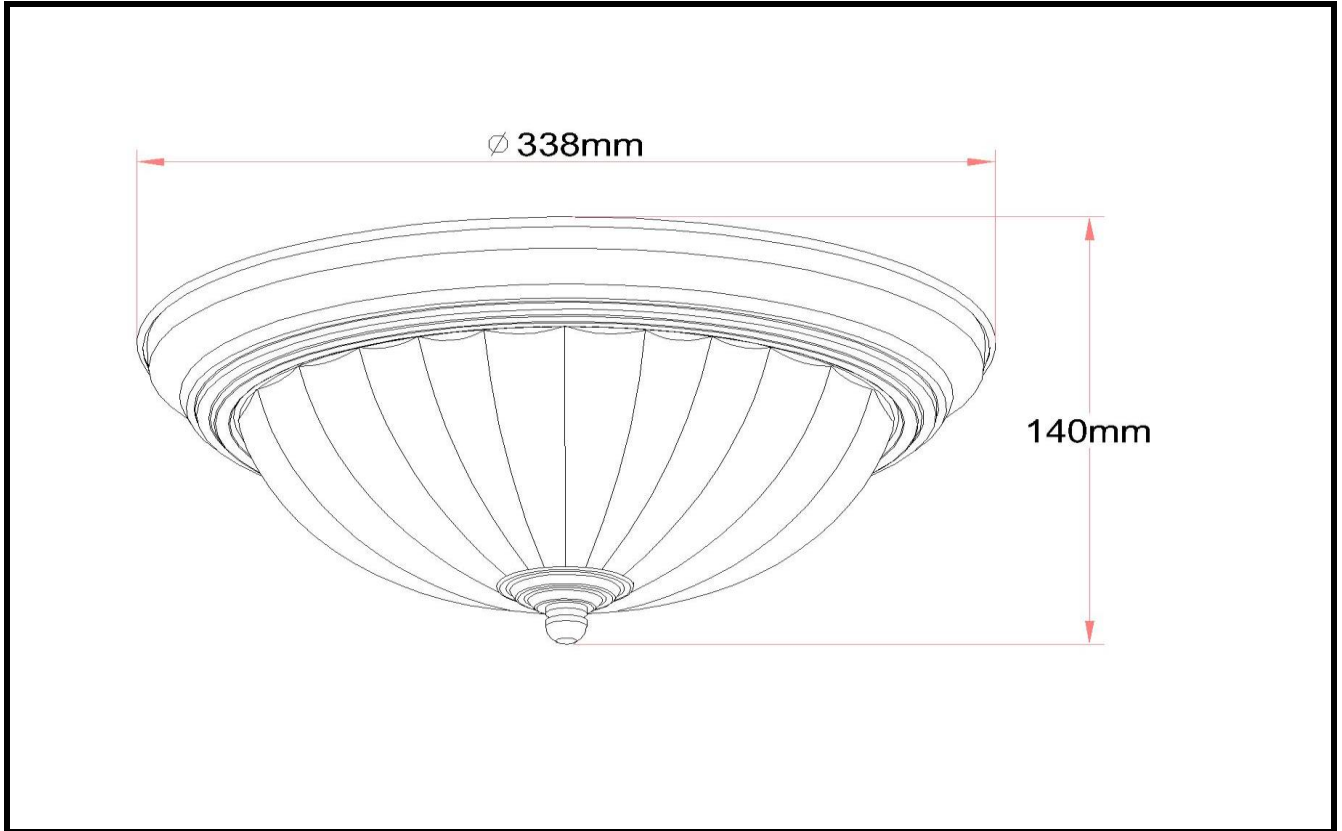

Drawing:

Model No: LA-180L
Description: 13W x 2 PLC Ceiling lamp
Material: Metal/Glass
Finish : PB (Polished Brass)
Height: 5 1/2"
Base Width: 13 3/8"
Wattage : PLC13Wx2
Shade size: 9 5/8"X 3 1/8"
Certificate : ETL