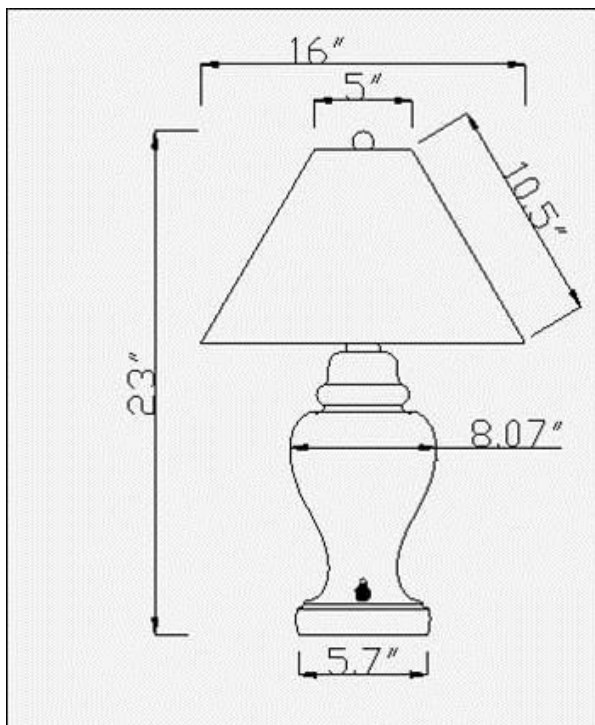

Project: _____

Catalog No.: _____

Lamp/Wattage: _____

Model No: LA-136
Description: Table Lamp
Material: Plastic
Finish : AS
Height: 26"
Base Width: 10 3/4"x7"
Wattage : 100W
Socket : GU24
Switch: On/off
Bulb: Incandescent, CFL
Wire Length: 6'
Wire Color: Brown
Shade No:
Material: Fabric
Shade size: (10"x16")x(12"x18")x9 1/2"