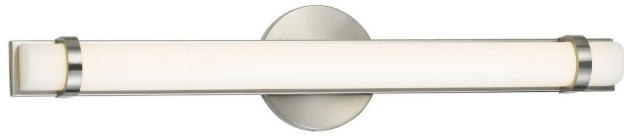

Product No. **LA-8601M**

Description

26W AC LED vanity light, L: 25 1/2"
Durable Metal Base
Dimmable with DVCL-153P Dimmer
(Lutron)
2080 Lumen Output
3000K Temperature
Ships in One Carton
25.5" Long Metal Base Vanity Light in
Brushed Steel

Technical Specifications

UPC	020193067284	Carton 1 Dimensions	11.80 x 21.00 x 27.00
Wattage	LED26W	Carton 2 Dimensions	0.00 x 0.00 x 27.00
CRI	85	Package Dimensions	L: 27.00 W: 21.00 H: 11.80
Lumen	2080		
Switch Type	Hardwired		
Bulb Base	LED		
Number of Lights	1		
Color	Brushed Steel		
Base Color	Brushed Steel		