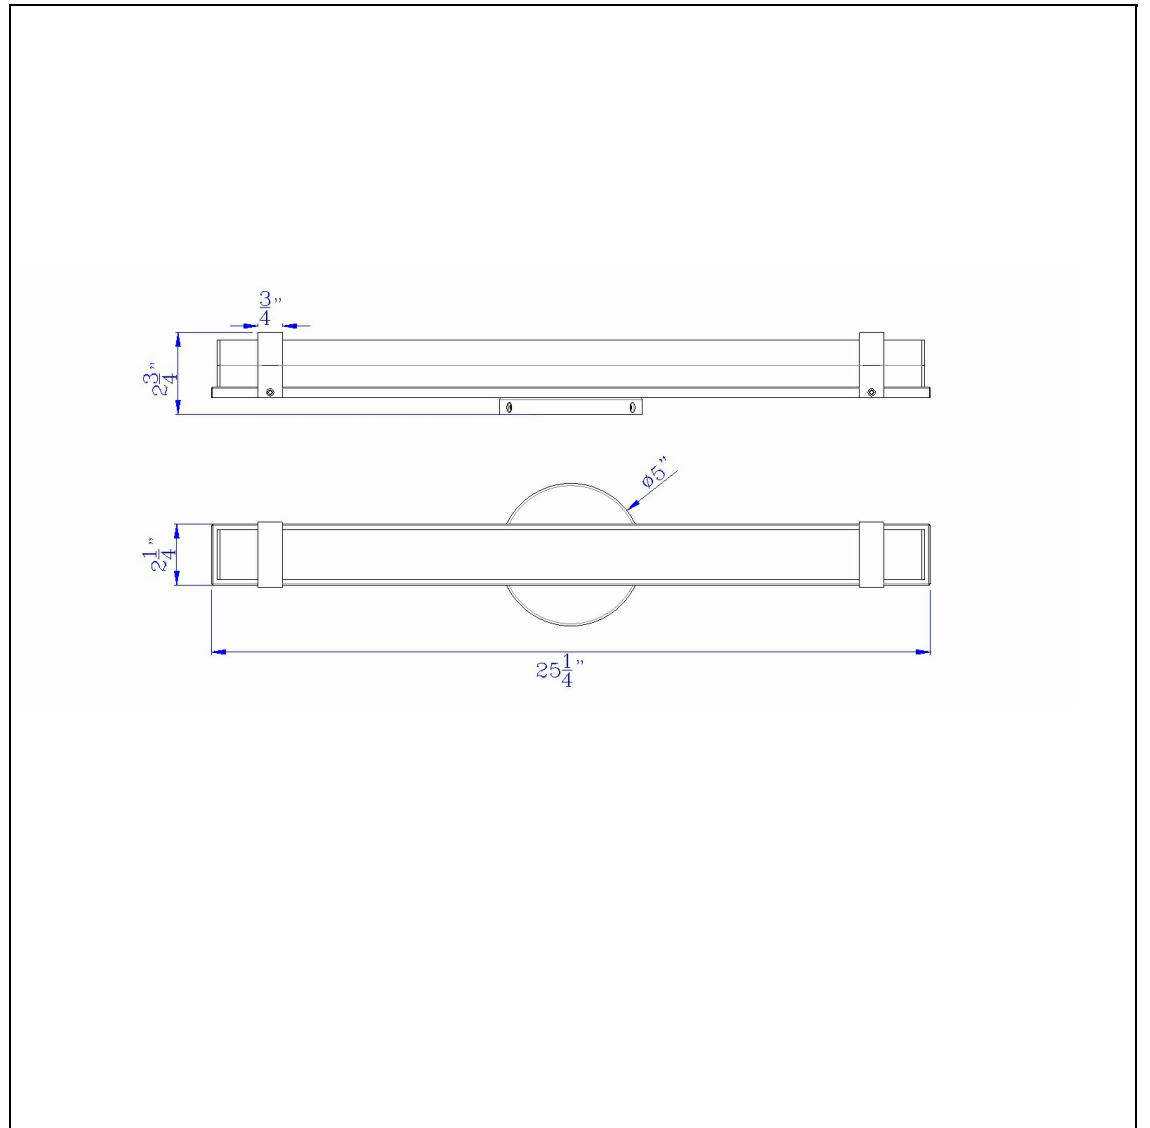

Product No. **LA-8601M**

Description

26W AC LED vanity light, L: 25 1/2"
Durable Metal Base
Dimmable with DVCL-153P Dimmer
(Lutron)
2080 Lumen Output
3000K Temperature
Ships in One Carton
25.5" Long Metal Base Vanity Light in
Brushed Steel

Technical Specifications

UPC	020193067284	Carton 1 Dimensions	11.80 x 21.00 x 27.00
Wattage	LED26W	Carton 2 Dimensions	0.00 x 0.00 x 27.00
CRI	85	Package Dimensions	L: 27.00 W: 21.00 H: 11.80
Lumen	2080		
Switch Type	Hardwired		
Bulb Base	LED		
Number of Lights	1		
Color	Brushed Steel		
Base Color	Brushed Steel		