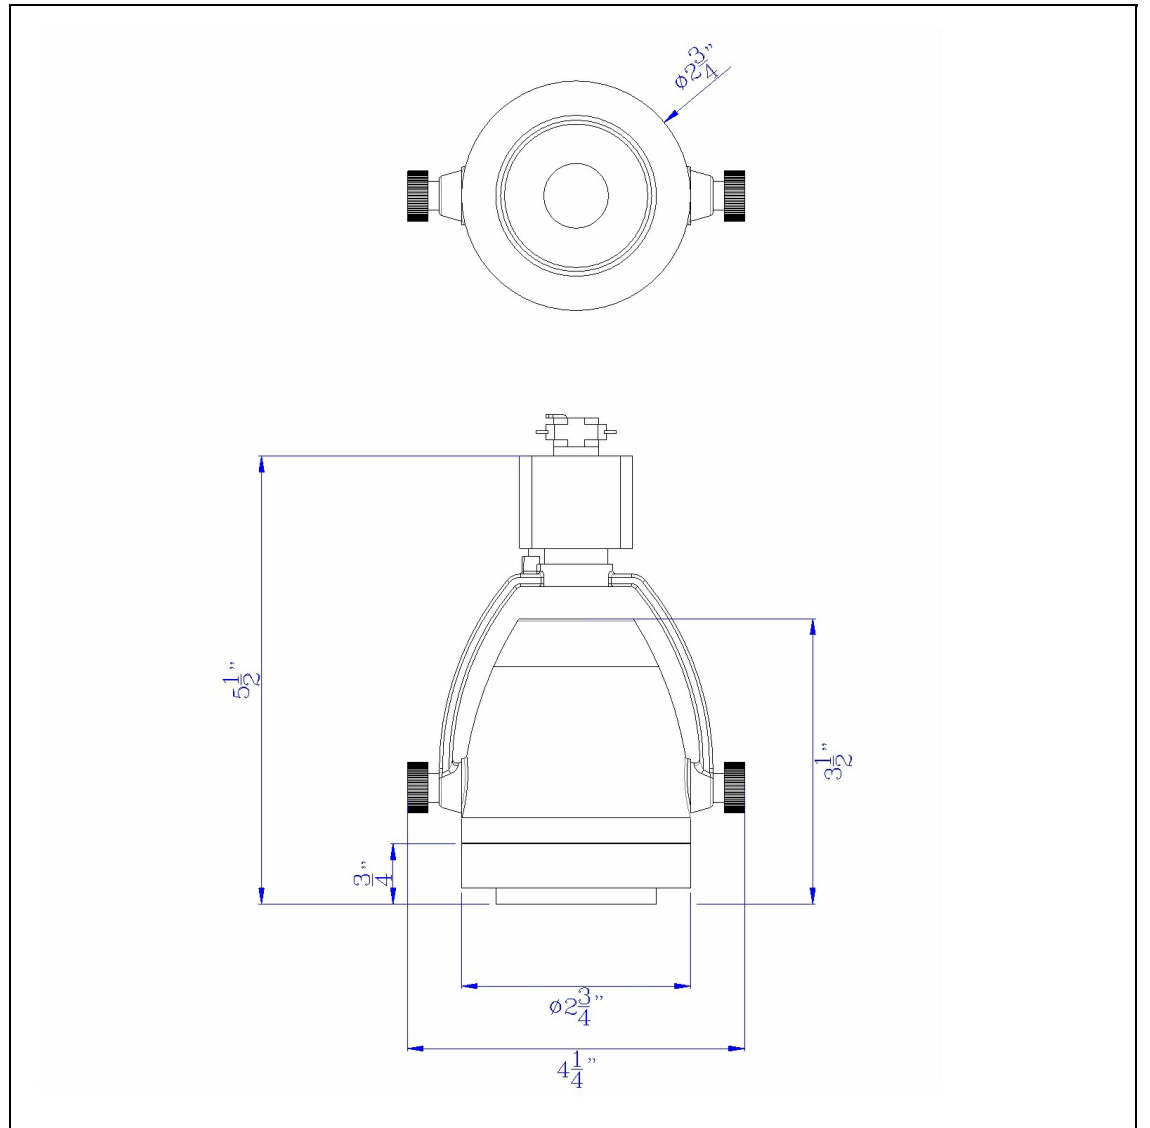

Product No. **HT-701-RU**

Description

12W intergrated LED track fixure, 960 lumen, 3000K
Durable Metal Construction
12 Watt Integrated Led
960 Lumen
3000K Temperature
Ships in One Carton
5" Height Metal Track Head in Rust

Technical Specifications

UPC	020193067284
Wattage	LED12W
CRI	85
Lumen	960
Switch Type	Track
Bulb Base	LED
Number of Lights	1
Color	Rust
Base Color	Rust

Carton 1 Dimensions	7.30 x 11.50 x 15.00
Carton 2 Dimensions	0.00 x 0.00 x 15.00
Package Dimensions	L: 15.00 W: 11.50 H: 7.30