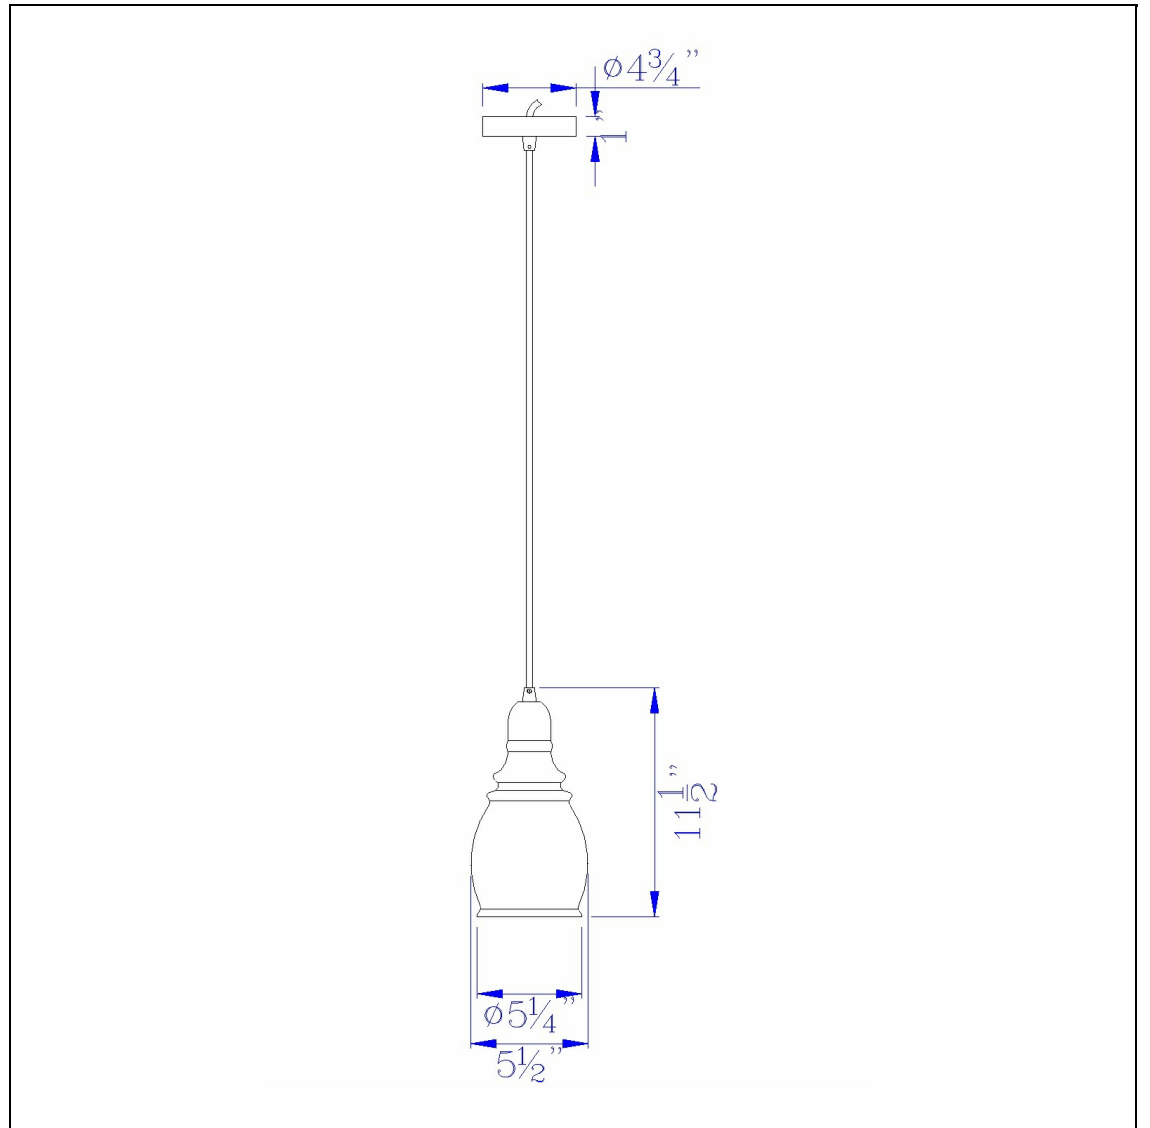

Product No. **FX-3675-1**

Description

60W Accera RippLED Glass Pendant  
(Edison Bulb Not Included)  
Durable Glass and Metal Construction  
Ships in One Carton  
Includes 6 Foot Cord  
Uses One Medium Base 60 Watt Max. Bulb  
Canopy Included  
11.5" Height Glass Pendant in Smoky Finish  
and 72" Cord

Technical Specifications

<b>UPC</b>	020193067284	<b>Shade Bottom1</b>	6.00
<b>Wattage</b>	60W	<b>Shade Side</b>	11.50
<b>Lumen</b>	X	<b>Carton 1 Dimensions</b>	17.80 x 17.80 x 18.00
<b>Switch Type</b>	Hardwired	<b>Carton 2 Dimensions</b>	0.00 x 0.00 x 18.00
<b>Bulb Base</b>	E26	<b>Package Dimensions</b>	L: 18.00 W: 17.80 H: 17.80
<b>Number of Lights</b>	1		
<b>Color</b>	Smoky		
<b>Base Color</b>	Smoky		