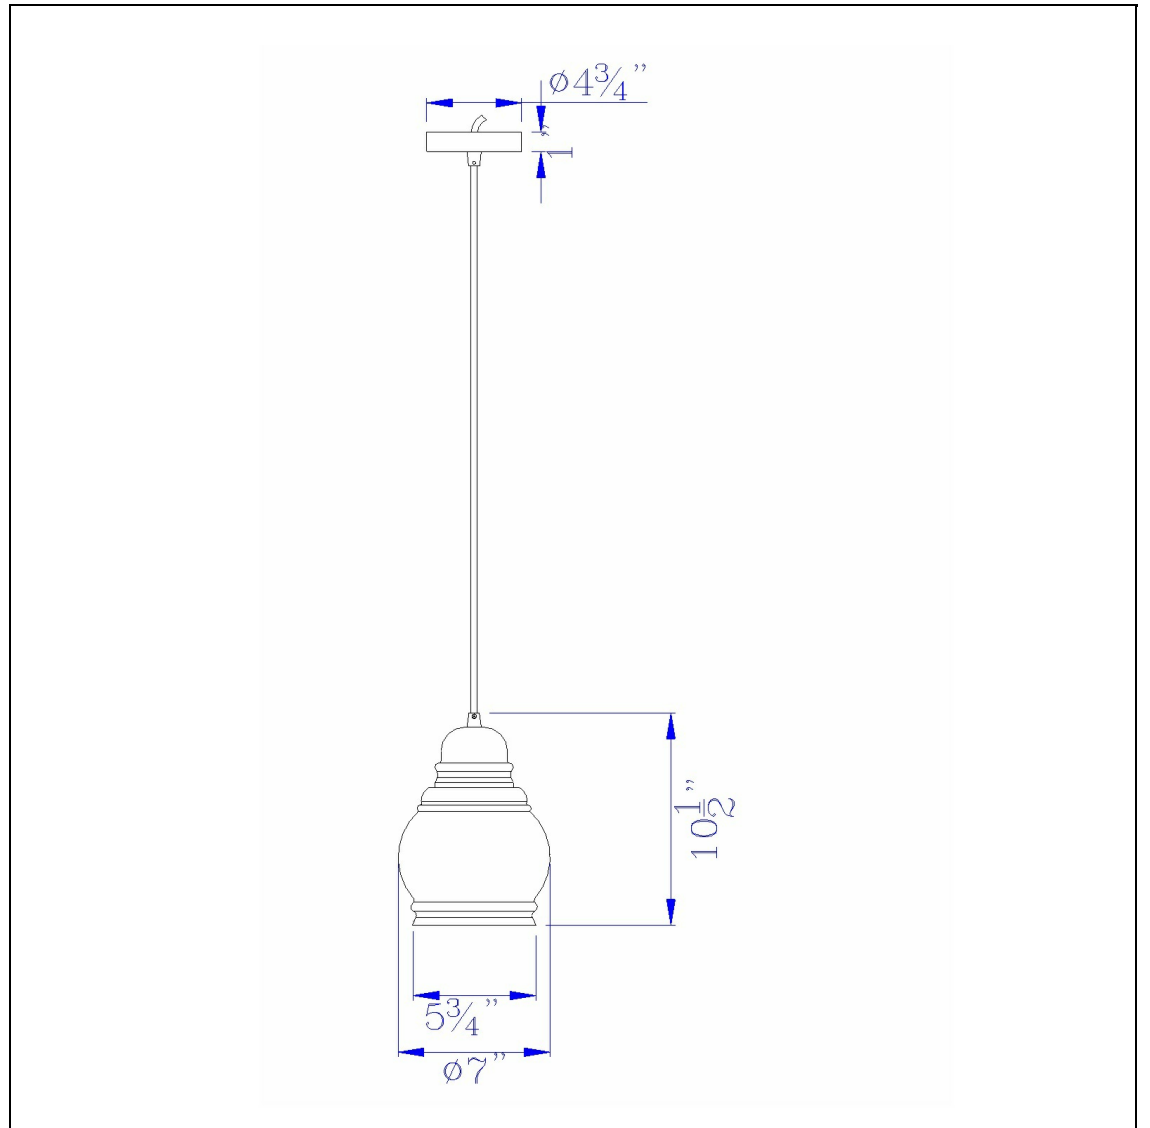

Product No. **FX-3674-1**

Description

60W Teramo RipPLED Glass Pendant  
(Edison Bulb Not Included)  
Durable Glass and Metal Construction  
Ships in One Carton  
Includes 6 Foot Cord  
Uses One Medium Base 60 Watt Max. Bulb  
Canopy Included  
10.5" Height Glass Pendant in Smoky Finish  
and 72" Cord

Technical Specifications

<b>UPC</b>	020193067284	<b>Shade Bottom1</b>	7.00
<b>Wattage</b>	60W	<b>Shade Side</b>	10.50
<b>Lumen</b>	X	<b>Carton 1 Dimensions</b>	9.90 x 9.90 x 16.10
<b>Switch Type</b>	Hardwired	<b>Carton 2 Dimensions</b>	0.00 x 0.00 x 16.10
<b>Bulb Base</b>	E26	<b>Package Dimensions</b>	L: 16.10 W: 9.90 H: 9.90
<b>Number of Lights</b>	1		
<b>Color</b>	Smoky		
<b>Base Color</b>	Smoky		