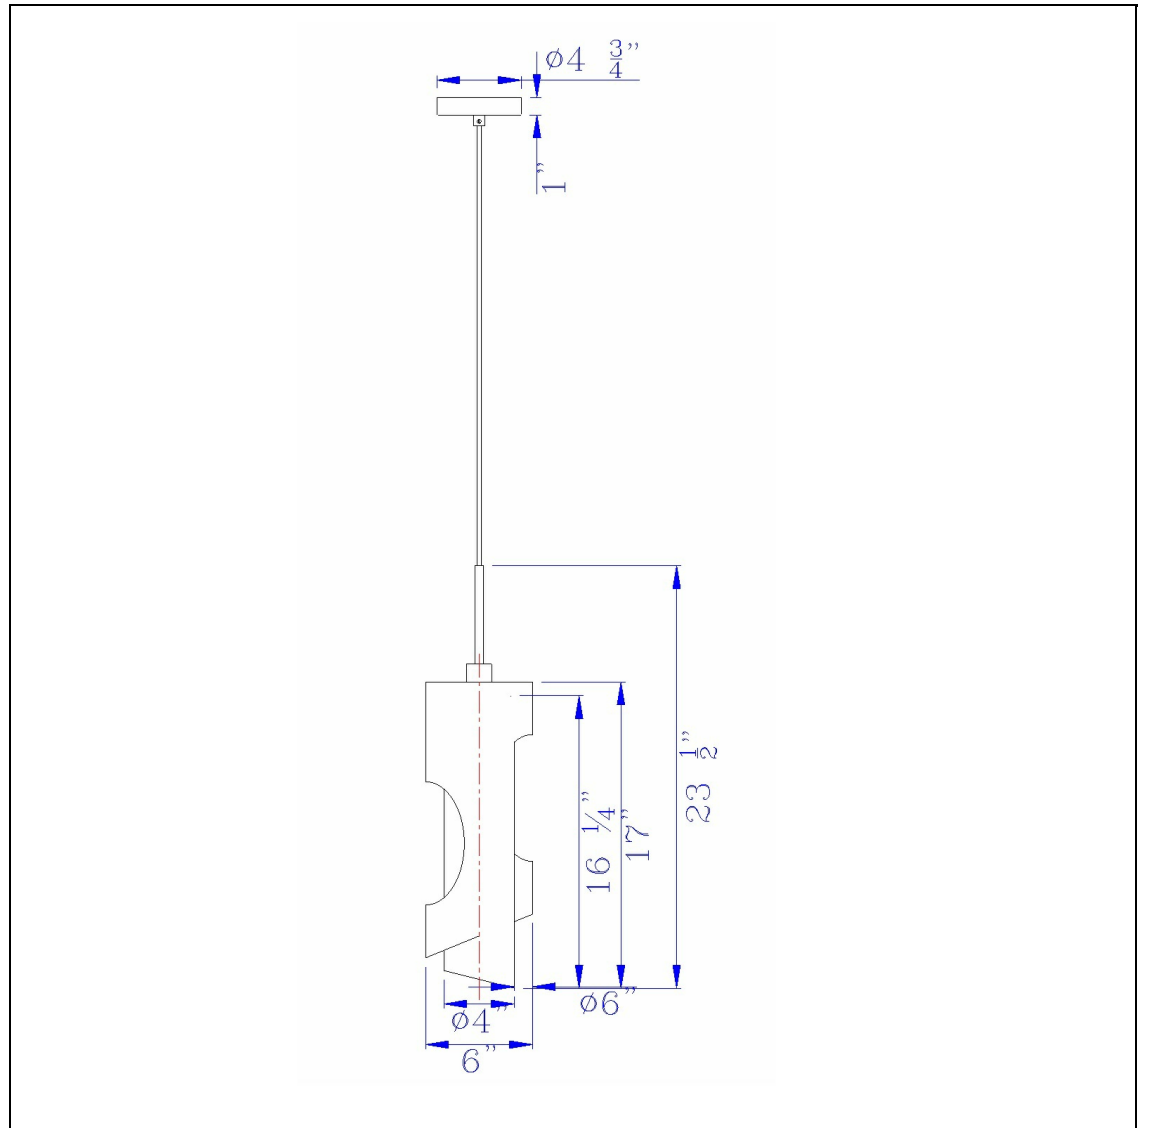

Product No. **FX-3669-1P**

Description

60W Zamora Wood Pendant With Clear Glass Shade (Edison Bulb Not Included)
Durable Glass and Metal Construction
Decorative Wood Accents
Ships in One Carton
Canopy Included
Comes with 72" Cord
23.5 Height Glass Pendant in Smoky Wood Finish

Technical Specifications

UPC	020193067284
Wattage	60W
Lumen	X
Switch Type	Hardwired
Bulb Base	E26
Number of Lights	1
Color	Smoky Wood
Base Color	Smoky Wood

Carton 1 Dimensions	24.00 x 16.80 x 16.80
Carton 2 Dimensions	0.00 x 0.00 x 16.80
Package Dimensions	L: 16.80 W: 16.80 H: 24.00