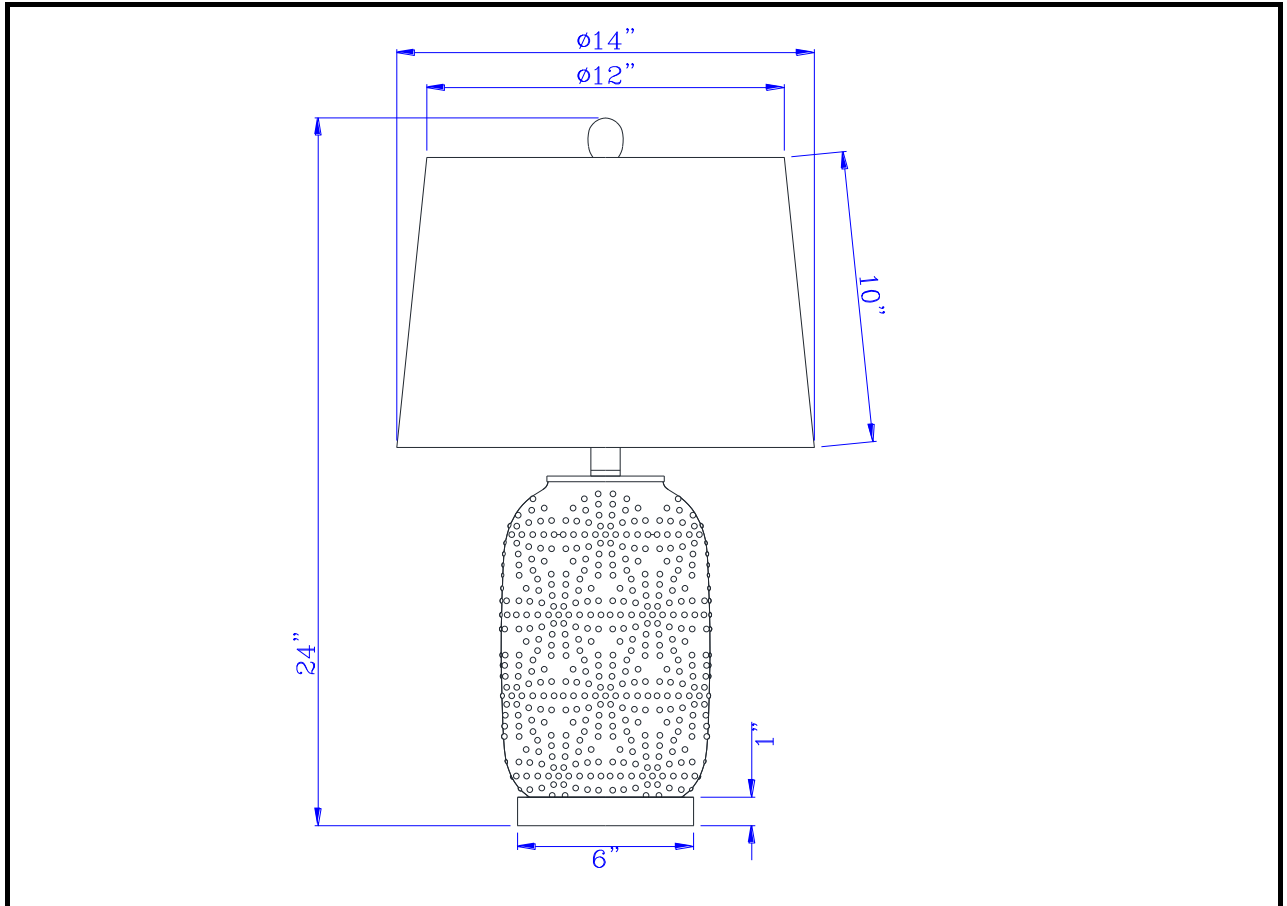

Catalog No.: **BO-3022TB**

Lamp/Wattage: _____

- Model No:** BO-3022TB
- Description:** Rolla Metal Floor Lamp with Hardback Fabric Shade
- Material:** Ceramic
- Finish :** Ivory
- Height:** 24"
- Reach/Depth:** 14"
- Base Width:** Dia.6"
- Wattage :** 150W
- Socket :** Medium Base (E26)
- Switch:** 3-WAY
- Bulb:** Incandescent, CFL
- Wire Length:** 6'
- Wire Color:** Silver
- Shade No:**
- Material:** Fabric
- Shade size:** 12"x14"x10"