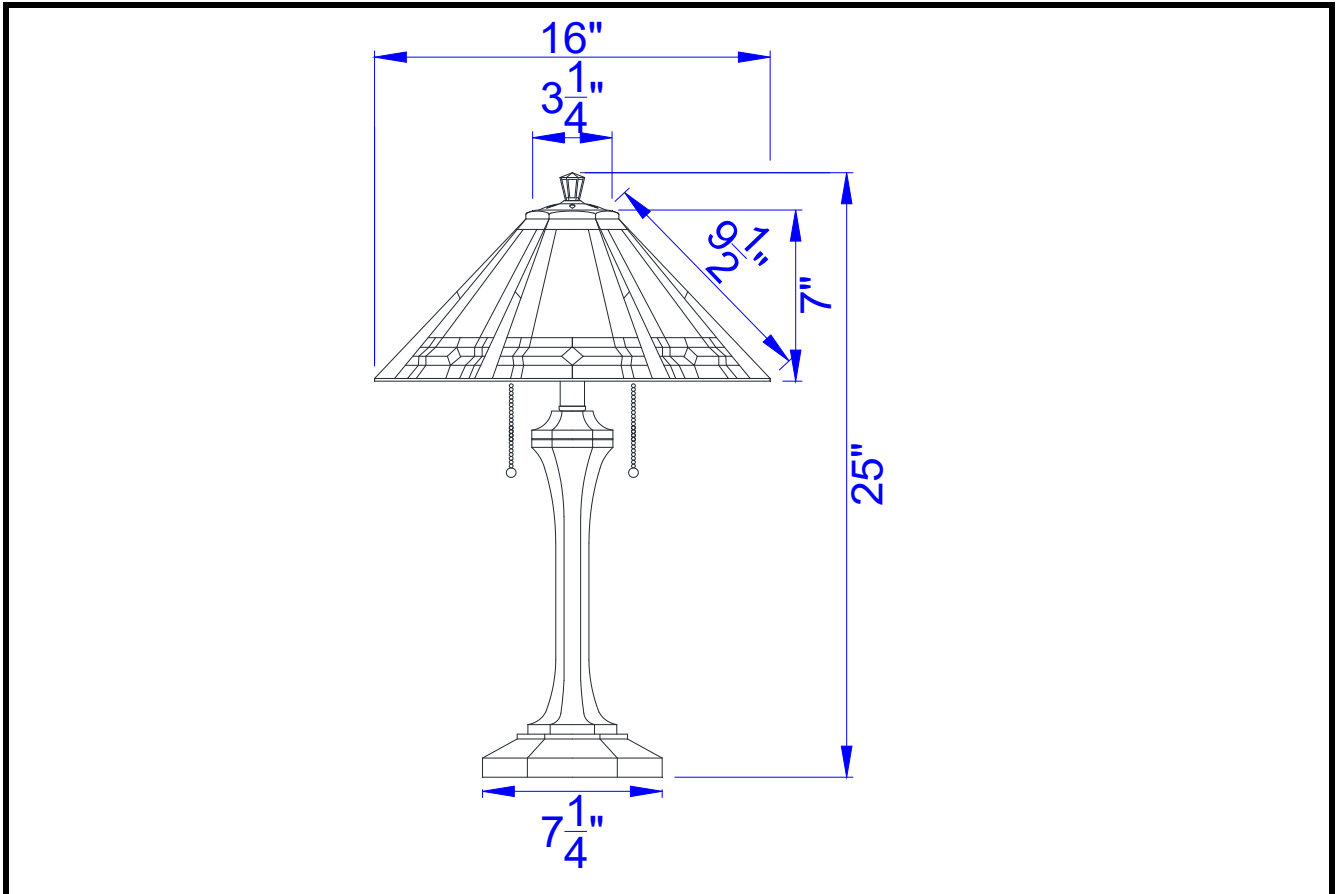

Catalog No.: _____

Lamp/Wattage: _____

- Model No:** BO-2676TB
Description: 60W x 2 Tiffany table lamp
Material: Resin+TIF
Finish : Matt Black
Height: 25"
Base Width: 7 1/4"+7 1/4"(Max Length of Hexagon)
Wattage : 60Wx2
Socket : Medium Base (E26)
Switch: On/off Pull-chain Switch
Bulb: Incandescent, CFL
Wire Length: 6'
Wire Color: Brown
Shade No:
Material: Tiffany
Shade size: 3 1/2"X16"x9 1/2"
Certificate : 