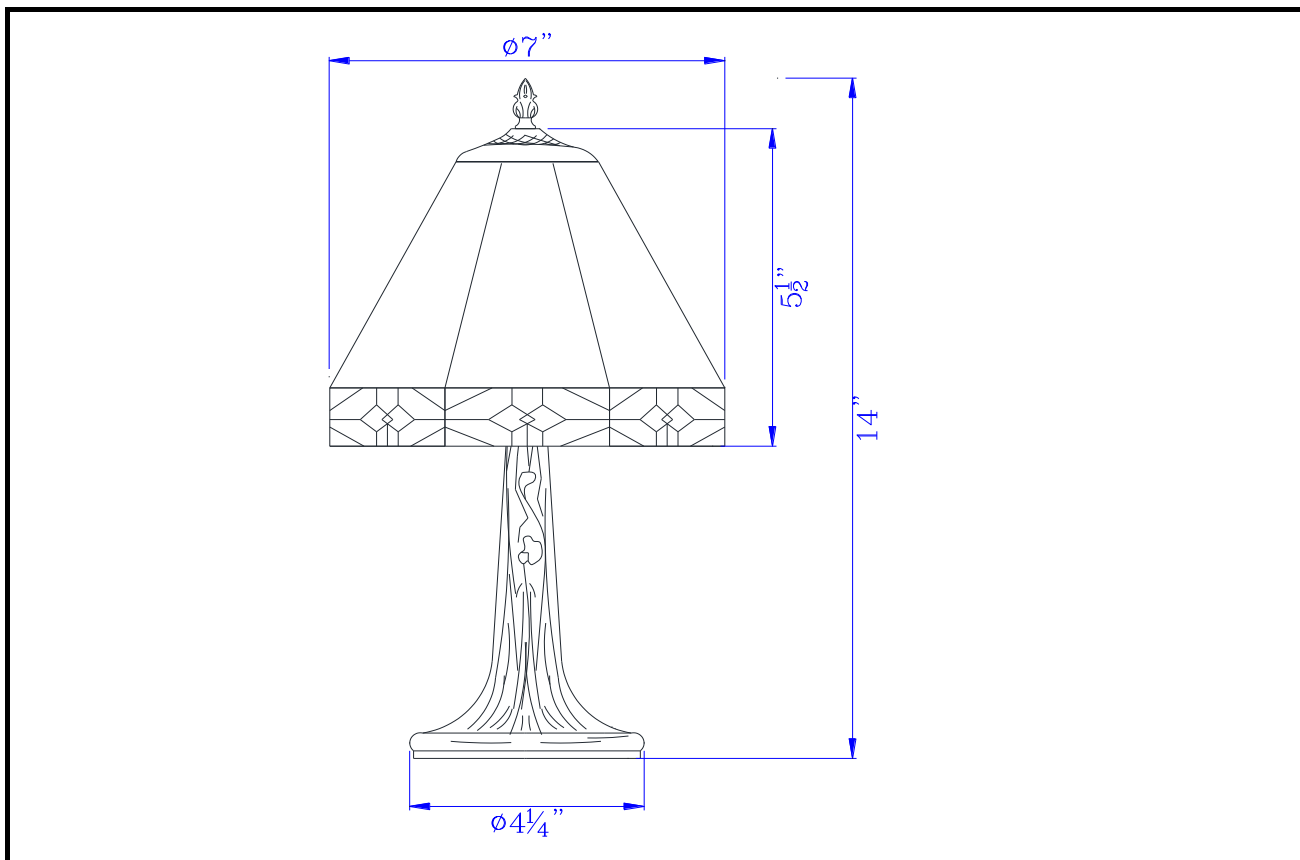

Project: \_\_\_\_\_

Catalog No.: \_\_\_\_\_

BO-2385AC

Lamp/Wattage: \_\_\_\_\_

- Model No:** BO-2385AC
- Description:** Tiffany Accent Lamp
- Material:** Metal
- Finish :** Antique Brass
- Height:** 14"
- Base Width:** Dia.4 1/4"
- Wattage :** 40W
- Socket :** Candelabra E12
- Switch:** On-line Switch
- Bulb:** Incandescent
- Wire Length:** 6'
- Wire Color:** Brown
- Shade No:**
- Material:** Tiffany
- Shade size:** Dia. 7"x 5 1/2"
- Certificate :** 