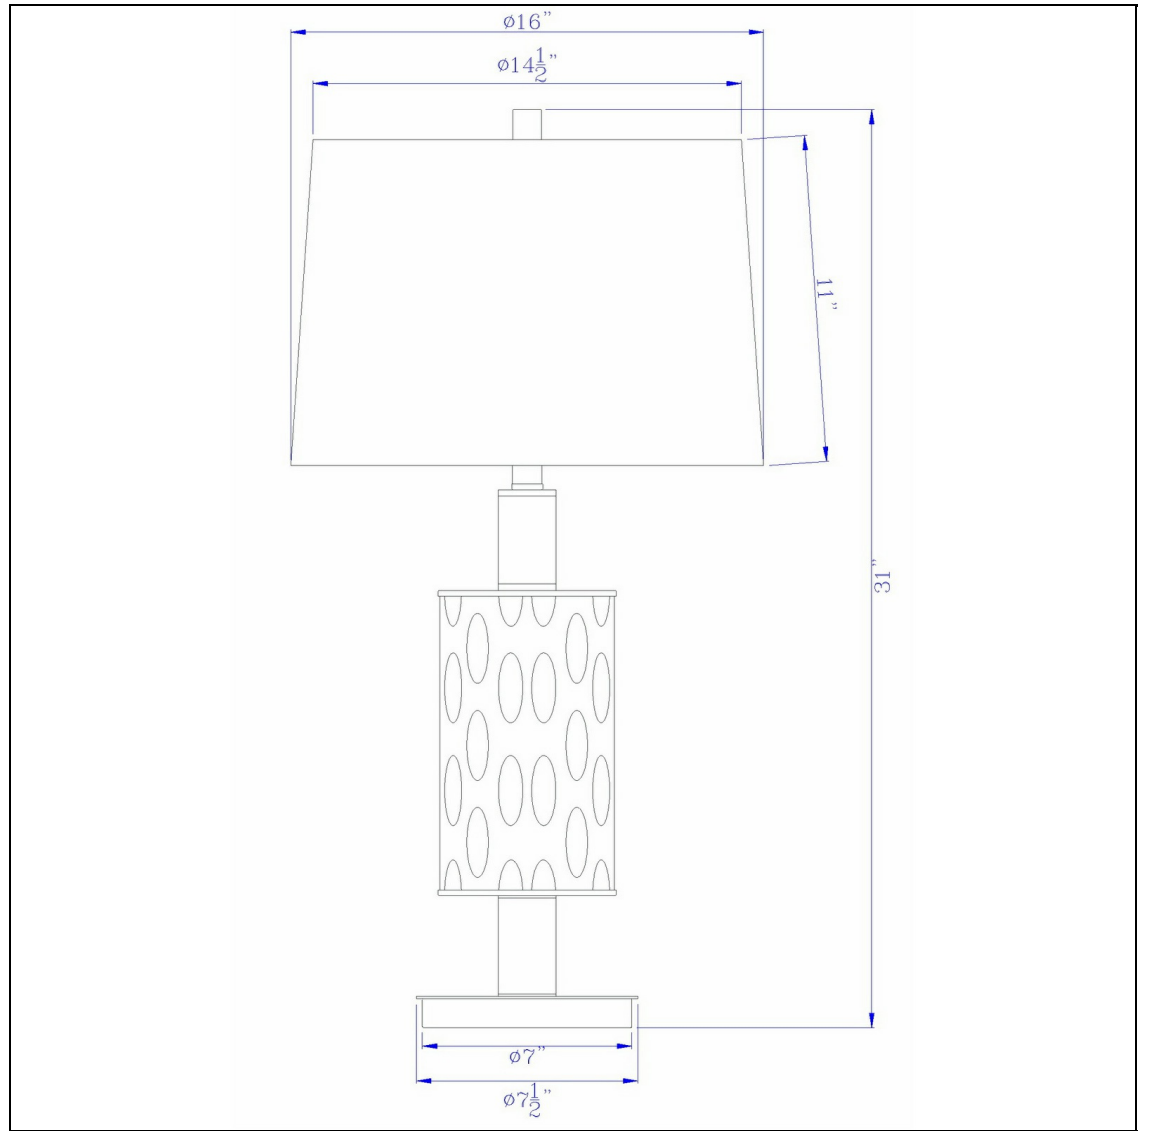

Product No. **BO-2988TB**

Description

150W 3 way Morrilton glass table lamp with wood pole and hardback taper drum fabric shade
Constructed with durable material
Weighted base for better balance
Round textured glass lamp body
Stepped dual layer metal base for a classic modern look
Genuine wood accent with an added touch of natural material
Update your decor with this column style table lamp. It features a rippled clear glass base with wood

Technical Specifications

UPC	020193067284	Shade Top1	14.50
Wattage	150W	Shade Bottom1	16.00
Switch Type	E26	Shade Side	11.00
Bulb Base	E26	Carton 1 Dimensions	20.80 x 17.80 x 17.50
Number of Lights	1	Carton 2 Dimensions	0.00 x 0.00 x 17.50
Color	Glass/Light Oak	Package Dimensions	L: 17.50 W: 17.80 H: 20.80
Base Color	Glass		