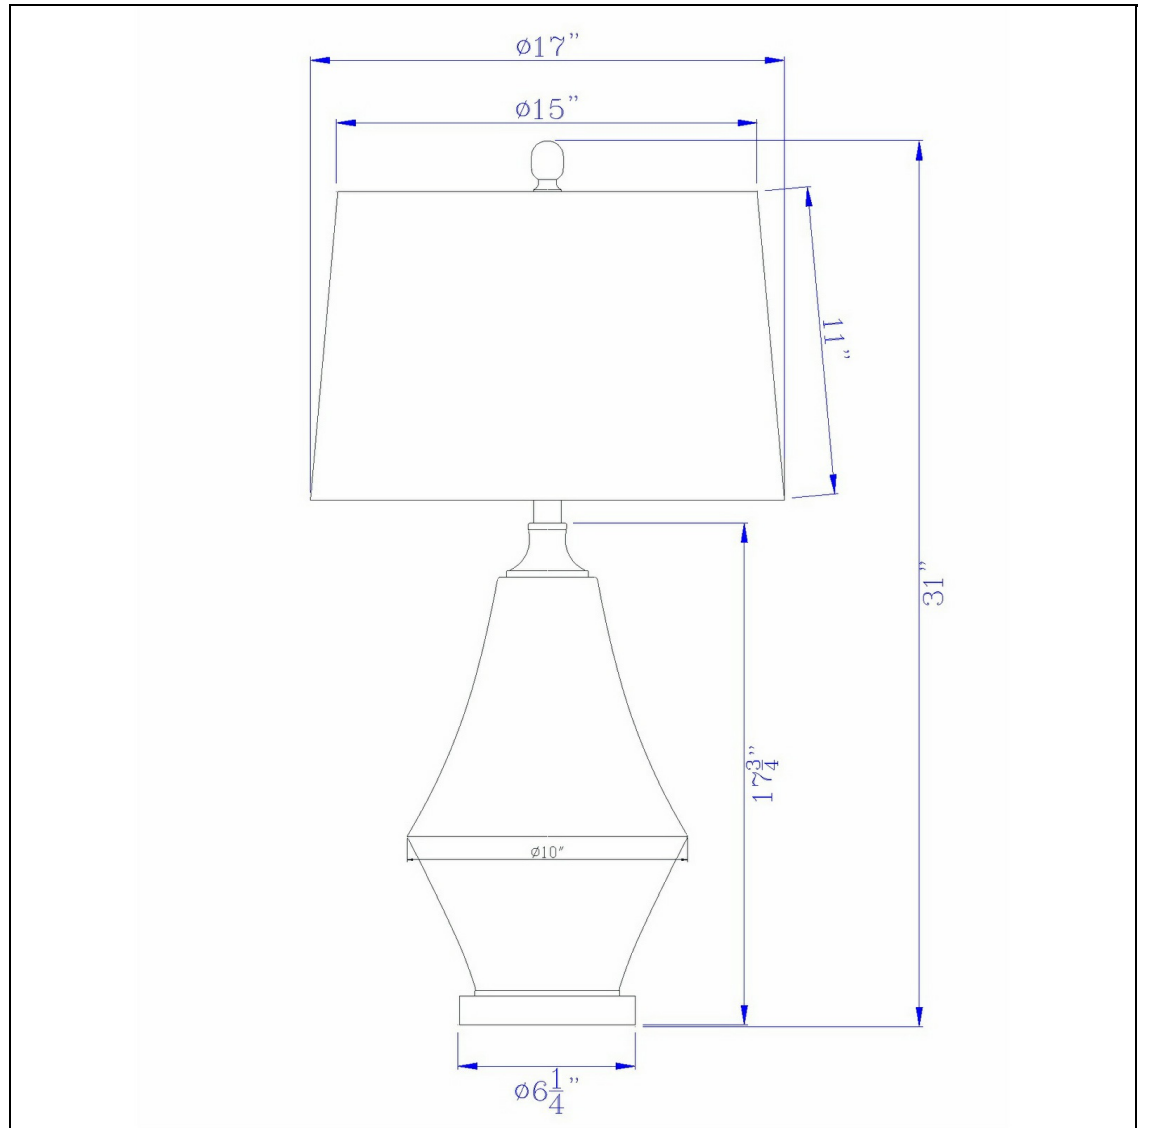

Product No. **BO-2970TB**

Description

150W 3 way Conover glass table lamp with hardback taper drum fabric shade
Constructed with durable material
Weighted base for better balance
smoke molded trextured glass
Metal brushed steel finish base
Hardback fabric taper drum shade
Illuminate your space with this concave patterned smoked glass table lamp. It features a wide bottom

Technical Specifications

UPC	020193067284	Shade Top1	15.00
Wattage	150W	Shade Bottom1	17.00
Switch Type	E26	Shade Side	11.00
Bulb Base	E26	Carton 1 Dimensions	21.00 x 18.00 x 18.00
Number of Lights	1	Carton 2 Dimensions	0.00 x 0.00 x 18.00
Color	Smoky	Package Dimensions	L: 18.00 W: 18.00 H: 21.00
Base Color	Brushed Steel		