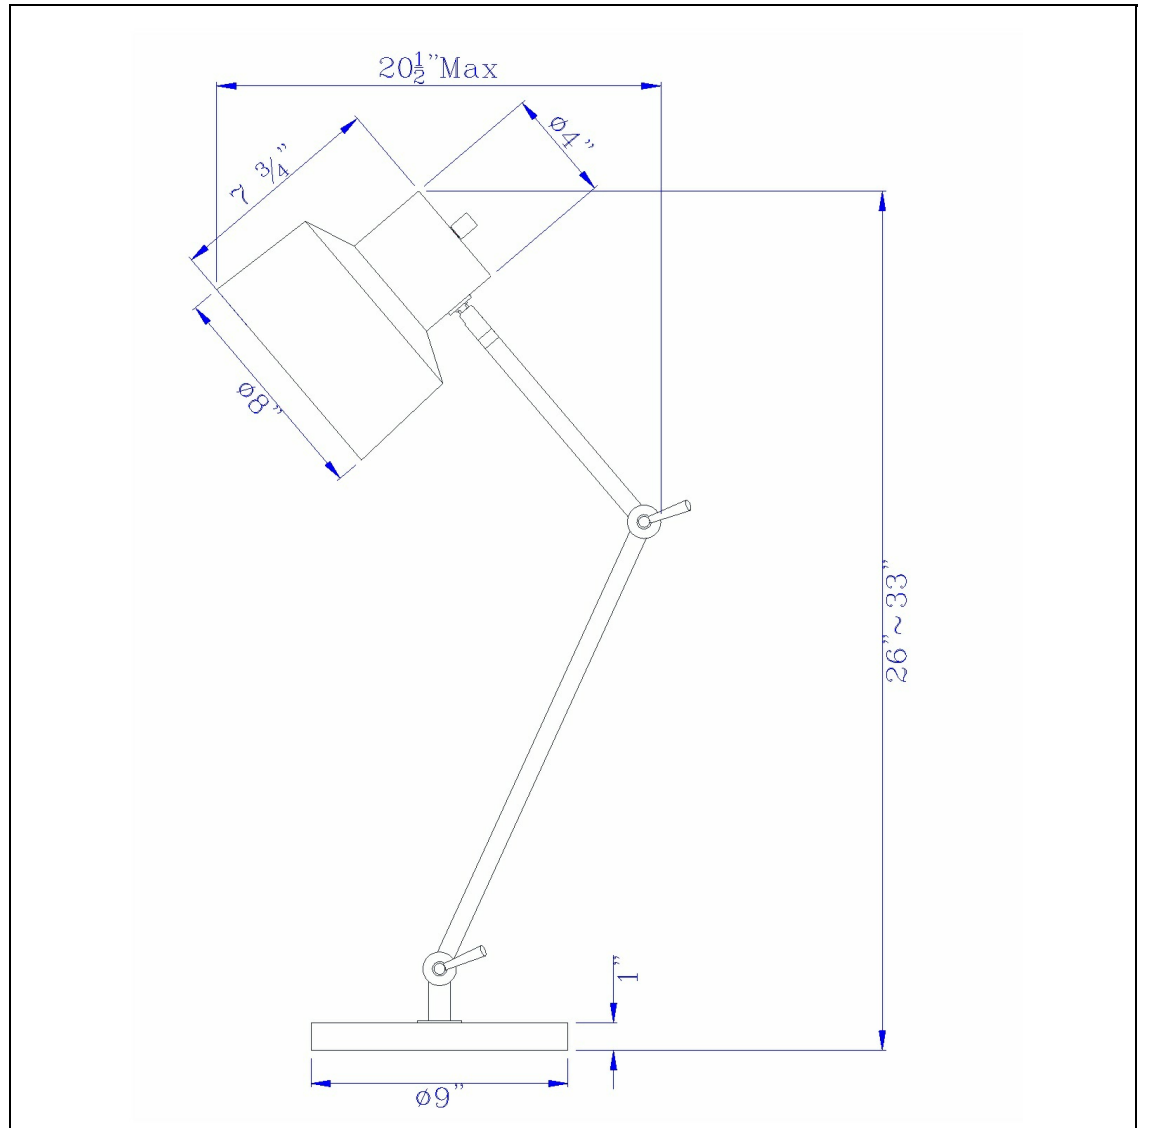

Product No. **BO-2966TB**

Description

60W Davidson metal desk lamp with weighted base, adjustable upper and lower arms. On off socket switch  
Constructed with durable metal  
Weighted base for better balance  
Adjustable upper and lower arms  
Metal shade  
On off switch on shade  
Refresh your space with this matte metal desk lamp. With a down facing circular shade and adjustabl

Technical Specifications

<b>UPC</b>	020193067284
<b>Wattage</b>	60W
<b>Switch Type</b>	E26
<b>Bulb Base</b>	E26
<b>Number of Lights</b>	1
<b>Color</b>	Matte Black
<b>Base Color</b>	Matte Black

<b>Shade Bottom1</b>	8.00
<b>Carton 1 Dimensions</b>	25.30 x 11.50 x 13.80
<b>Carton 2 Dimensions</b>	0.00 x 0.00 x 13.80
<b>Package Dimensions</b>	L: 13.80 W: 11.50 H: 25.30