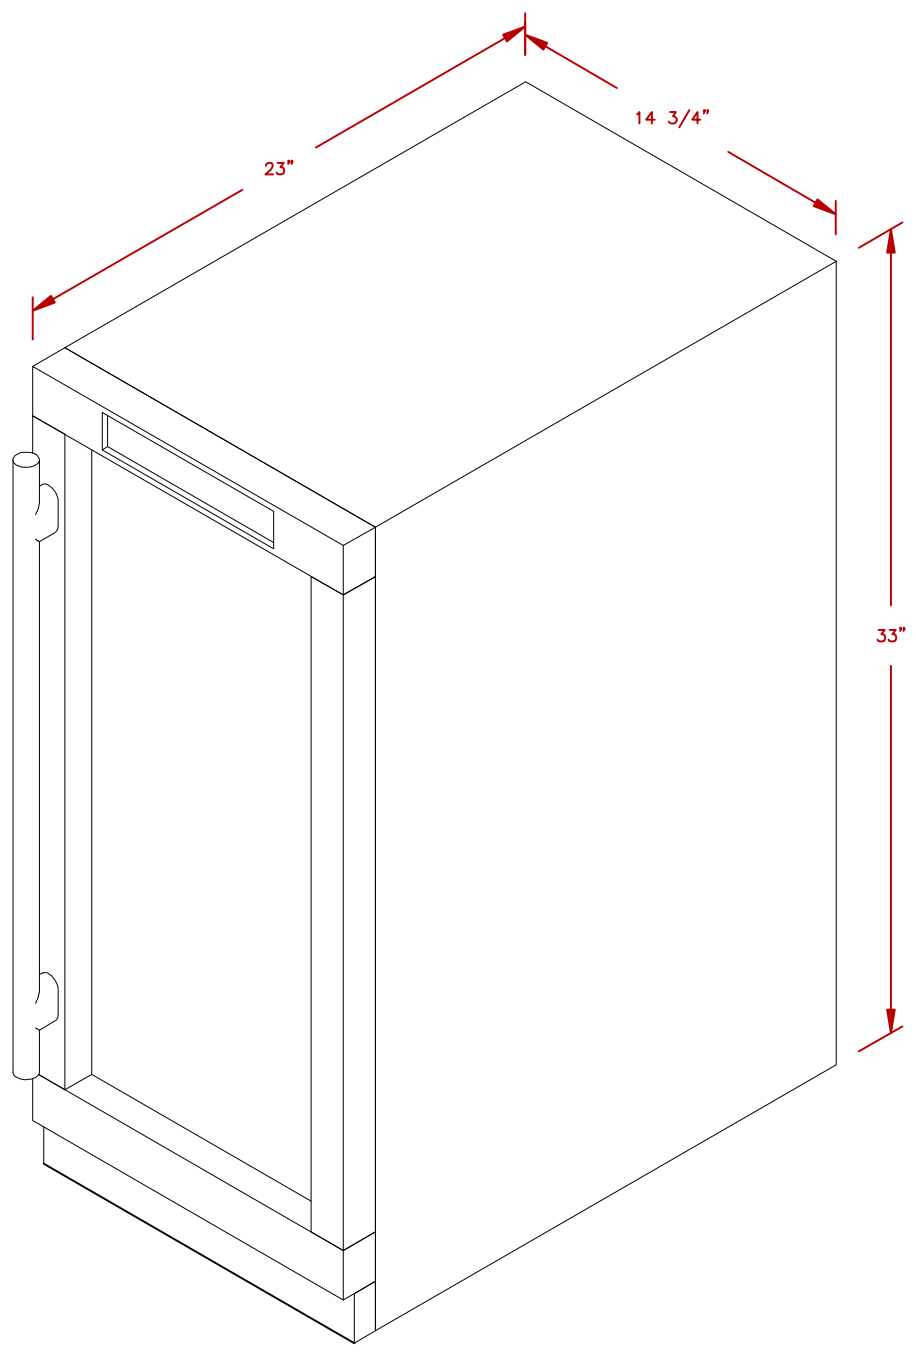

LINE	BBQ LINE
MODEL	OUTDOOR SST BEVERAGE COOLER
NUM	

ISOMETRIC VIEW

CUT-OUT DIMENSIONS

NOTE:
DUE TO OUR CONTINUOUS IMPROVEMENT PROGRAM, ALL MODELS
AND SPECIFICATIONS ARE SUBJECT TO CHANGE WITHOUT NOTICE.

	TITLE 2019 BARBECUE LINE REFRIGERATOR & ICE MAKER OUTDOOR SST BEVERAGE COOLER	
	SCALE:	DWG NO. BBQ10715
REVISED	REV. DESCR.	DATE 11/13/18