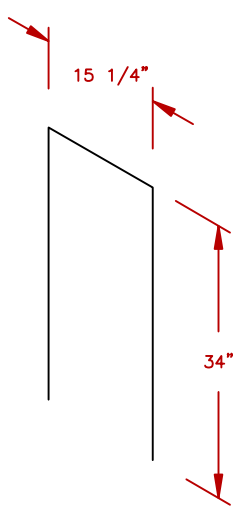

LINE	BBQ LINE
MODEL	OUTDOOR SST BEVERAGE COOLER
NUM	

ISOMETRIC VIEW

CUT-OUT DIMENSIONS

NOTE:
DUE TO OUR CONTINUOUS IMPROVEMENT PROGRAM, ALL MODELS
AND SPECIFICATIONS ARE SUBJECT TO CHANGE WITHOUT NOTICE.

	TITLE 2019 BARBECUE LINE REFRIGERATOR & ICE MAKER OUTDOOR SST BEVERAGE COOLER	
	SCALE:	DWG NO. BBQ10715
REVISED	REV. DESCR.	DATE 11/13/18