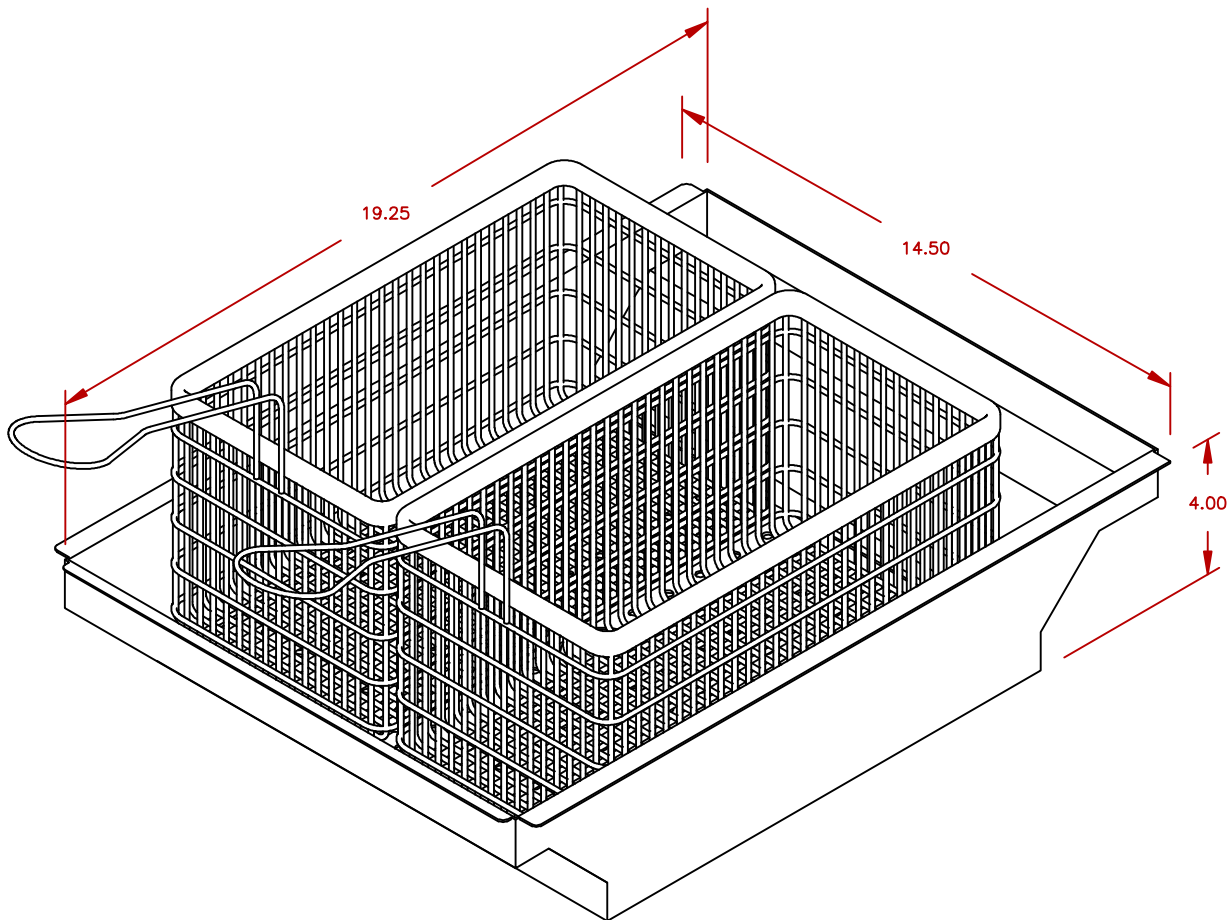

LINE	BBQ LINE
MODEL	DEEP FRY HELPER
NUM	

	TITLE 2019 BARBECUE LINE GRILL ACCESORIES DEEP FRY HELPER	
	SCALE:	DWG NO. BBQ09902
REVISED	REV. DESCR.	DATE 11/12/18

NOTE:
DUE TO OUR CONTINUOUS IMPROVEMENT PROGRAM, ALL MODELS
AND SPECIFICATIONS ARE SUBJECT TO CHANGE WITHOUT NOTICE.