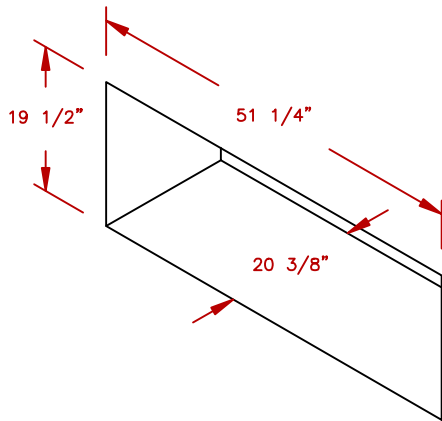

LINE	BBQ LINE	
MODEL	COMPLETE UTILITY STORAGE SET	
NUM		

CUT OUT DIMENSIONS

TITLE 2019 BARBECUE LINE
DOORS & DRAWERS
COMPLETE UTILITY STORAGE SET

SCALE:
REVISED

DWG NO. BBQ07909
REV. DESCR.

DWG BY J.ORNELAS
DATE 11/13/18