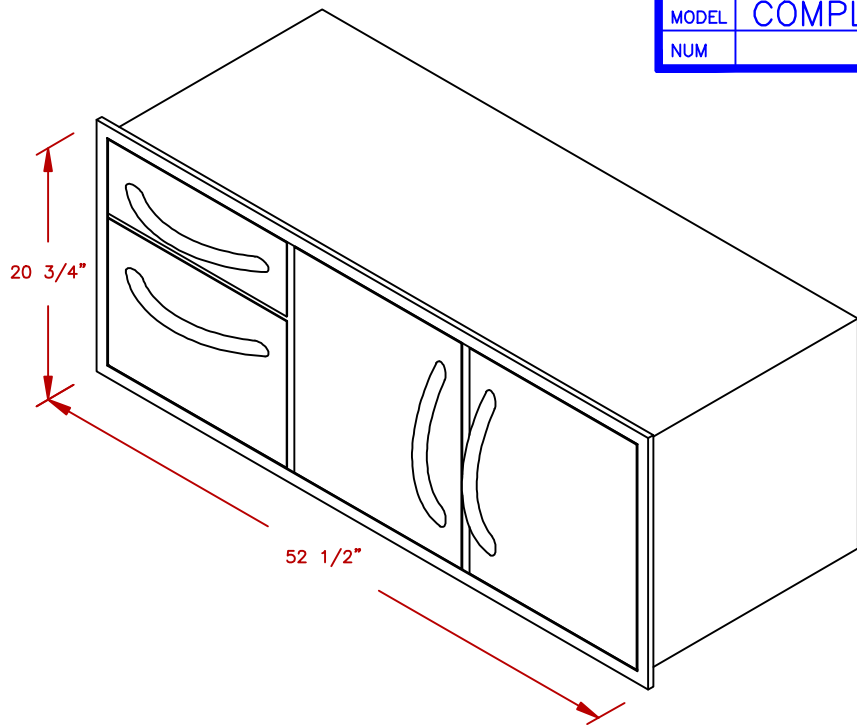

LINE	BBQ LINE	
MODEL	COMPLETE UTILITY STORAGE SET	
NUM		

CUT OUT DIMENSIONS

TITLE 2019 BARBECUE LINE
DOORS & DRAWERS
COMPLETE UTILITY STORAGE SET

SCALE:
REVISED

DWG NO. BBQ07909
REV. DESCR.

DWG BY J.ORNELAS
DATE 11/13/18