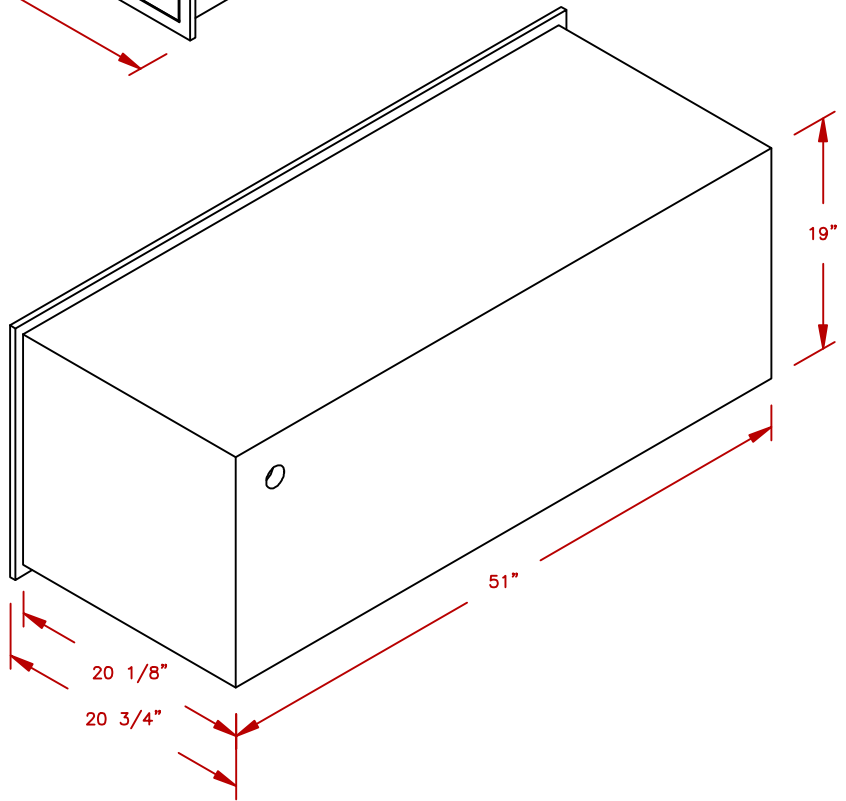

LINE	BBQ LINE	
MODEL	COMPLETE UTILITY STORAGE SET	
NUM		

CUT OUT DIMENSIONS

TITLE 2019 BARBECUE LINE
DOORS & DRAWERS
COMPLETE UTILITY STORAGE SET

SCALE:
REVISED

DWG NO. BBQ07909
REV. DESCR.

DWG BY J.ORNELAS
DATE 11/13/18