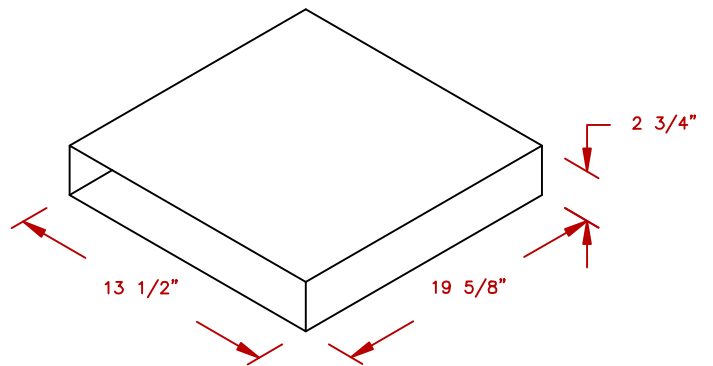

LINE	BBQ LINE
MODEL	GRIDDLE W/ STORAGE
NUM	

CUT OUT DIMENSIONS

TITLE 2019 BARBECUE LINE GRILL ACCESORIES GRIDDLE W/ STORAGE		
SCALE:	DWG NO. BBQ07862P	DWG BY J.ORNELAS
REVISED	REV. DESCR.	DATE 11/12/18

NOTE:
DUE TO OUR CONTINUOUS IMPROVEMENT PROGRAM, ALL MODELS
AND SPECIFICATIONS ARE SUBJECT TO CHANGE WITHOUT NOTICE.