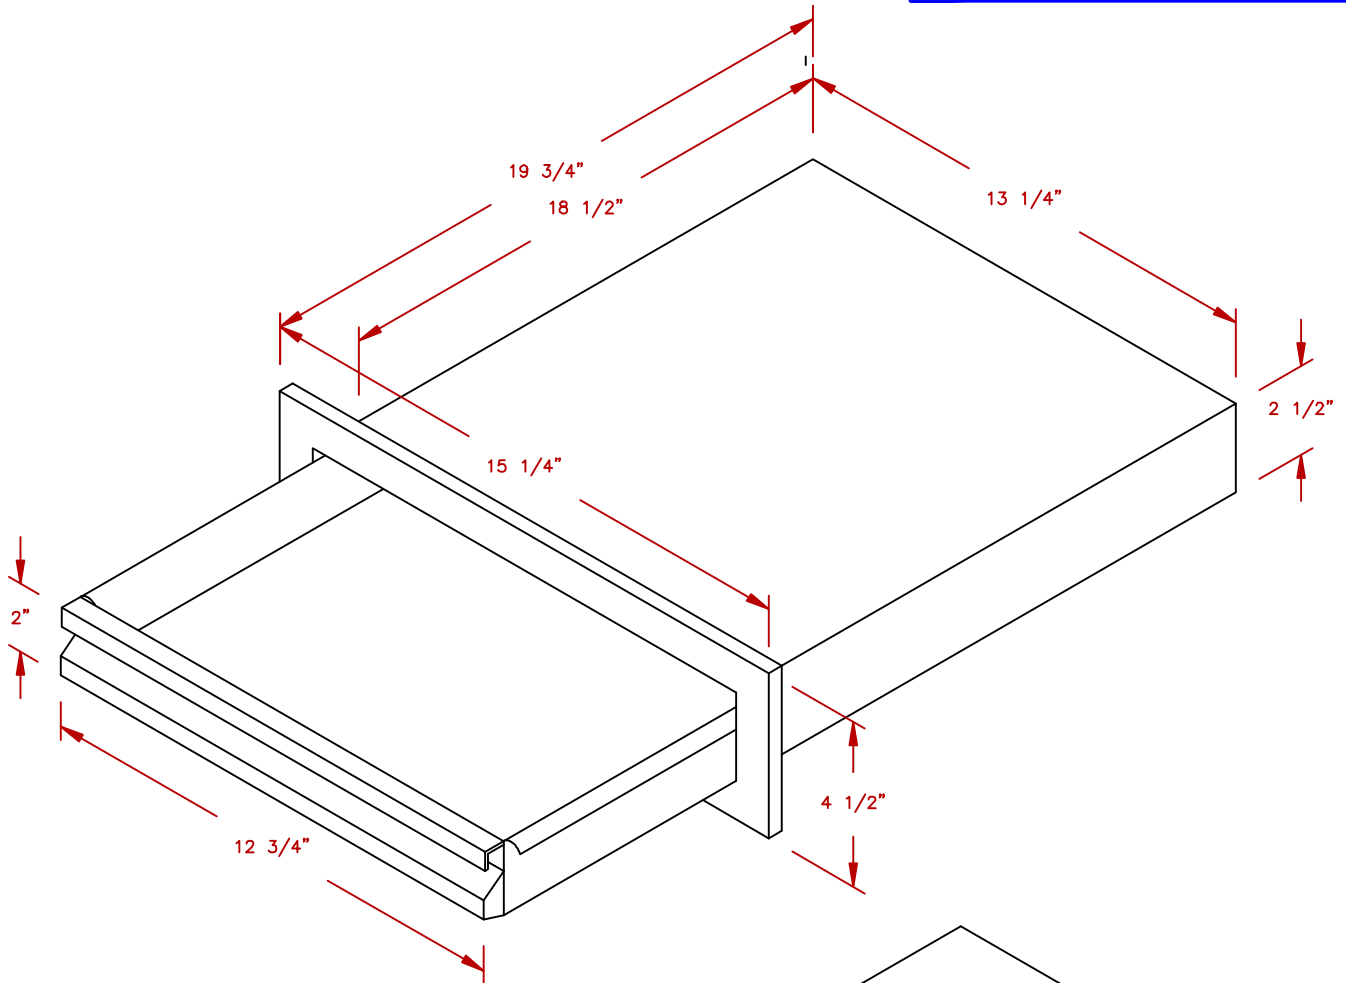

LINE	BBQ LINE
MODEL	GRIDDLE W/ STORAGE
NUM	

CUT OUT DIMENSIONS

TITLE 2019 BARBECUE LINE GRILL ACCESORIES GRIDDLE W/ STORAGE		
SCALE:	DWG NO. BBQ07862P	DWG BY J.ORNELAS
REVISED	REV. DESCR.	DATE 11/12/18

NOTE:
DUE TO OUR CONTINUOUS IMPROVEMENT PROGRAM, ALL MODELS
AND SPECIFICATIONS ARE SUBJECT TO CHANGE WITHOUT NOTICE.