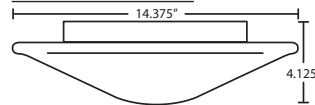

FIXTURE	DECOR	LAMP OPTIONS	OPTIONS
1CS 11.875" Dia.	909539 Opal Glossy/Clear	(blank) 1x 60W A19 Incan D1 1x 13W Quad 120V GU24 1x 13W GU24 120V LED 1x 10W LED 120V, dimmable	LW Low Wattage labeling

Luma 14 Slim: #9096