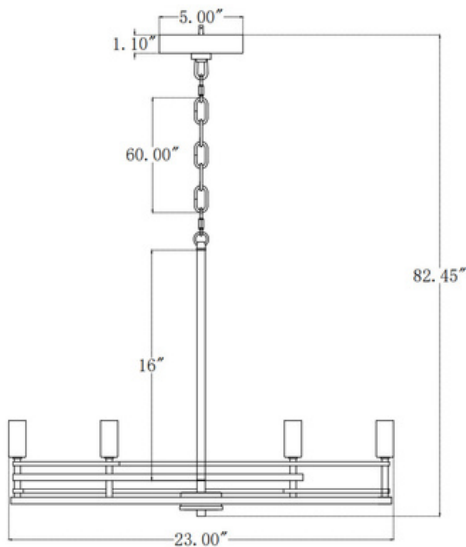

Light Source

Lamp Not Included

Lamp Type: G16.5

Incandescent or LED

Number of bulbs: 6

Max Wattage/Range: 60W

Voltage: 120

Socket Type: E12 CAND BASE

Mounting / Installations

Plug-in Mounting System

Lead Wire Length: 72"

Wire Type: SPT-1 105°C

Location Rating: Damp

Luminaire Support: Max. 50 lbs

SkyPlug: SPU-3L

SkyOutlet: SR-3L