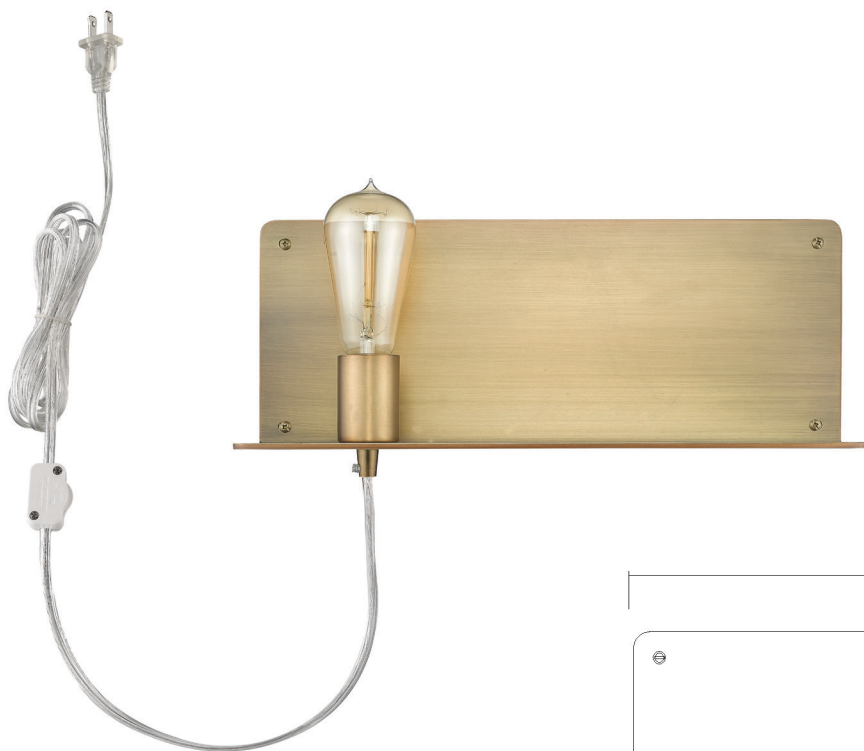

TW40072AB

ARRIS 1-LIGHT WALL SCONCE

Description: Arris 1-Light Wall Sconce

Finish: Aged Brass

Dimensions: 15" W x 6" H x 5" ext.

Bulbs: 1-60W Med.

Installed Weight: 7.25 lbs.

Certification: cUL / damp location

Material: Steel

Shades: NA

Glass: NA

Back Plate Dimensions: 15" x 6"

Cord: 6' clear plug-in

Switch: 3-way inline

Additional Finishes: NA