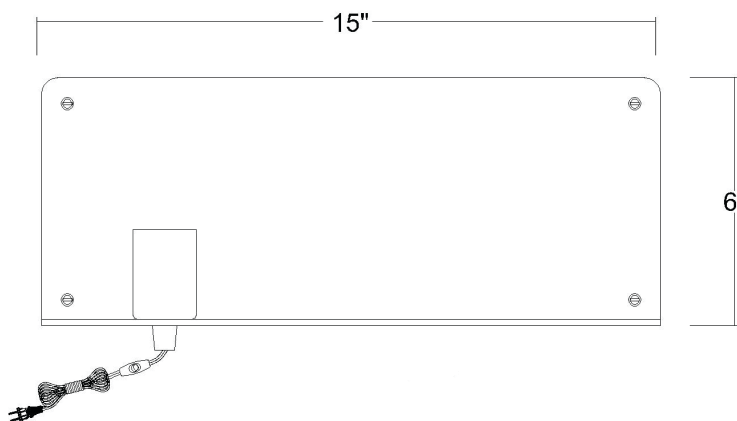

TW40072AB

ARRIS 1-LIGHT WALL SCONCE

Description: Arris 1-Light Wall Sconce

Finish: Aged Brass

Dimensions: 15" W x 6" H x 5" ext.

Bulbs: 1-60W Med.

Installed Weight: 7.25 lbs.

Certification: cUL / damp location

Material: Steel

Shades: NA

Glass: NA

Back Plate Dimensions: 15" x 6"

Cord: 6' clear plug-in

Switch: 3-way inline

Additional Finishes: NA