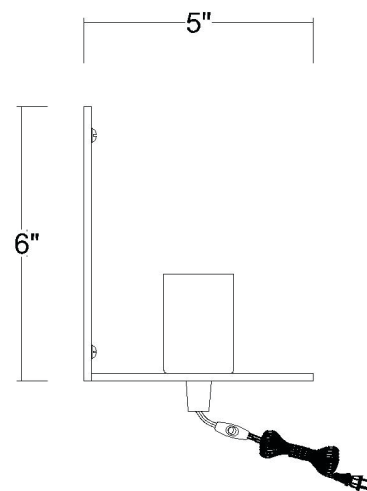

TW40072AB

ARRIS 1-LIGHT WALL SCONCE

Description: Arris 1-Light Wall Sconce

Finish: Aged Brass

Dimensions: 15" W x 6" H x 5" ext.

Bulbs: 1-60W Med.

Installed Weight: 7.25 lbs.

Certification: cUL / damp location

Material: Steel

Shades: NA

Glass: NA

Back Plate Dimensions: 15" x 6"

Cord: 6' clear plug-in

Switch: 3-way inline

Additional Finishes: NA