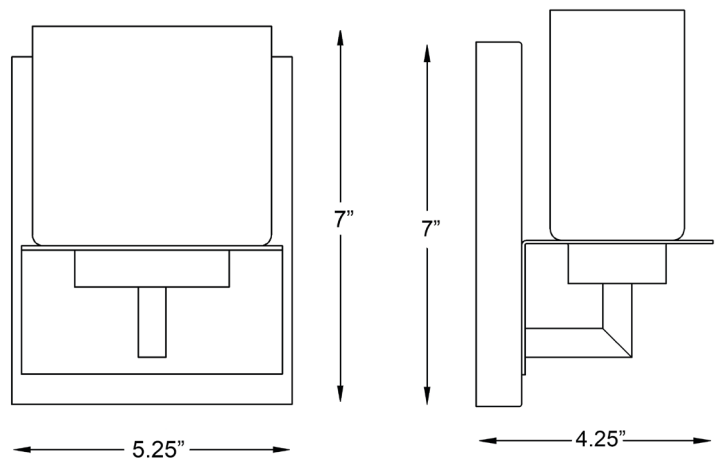

## RAMPART 1-LIGHT BATH SCONCE

<b>Description:</b>	Rampart 1-light bath sconce
<b>Finish:</b>	Oil-rubbed bronze
<b>Dimensions:</b>	5-1/4" W x 7" H x 4-1/4" ext. Height on center: 3-3/4"
<b>Bulbs:</b>	1-50w G9 (included)
<b>Installed Weight:</b>	2 lbs.
<b>Certification:</b>	Dry location / c UL

<b>Material:</b>	Steel and glass
<b>Shade:</b>	Glass
<b>Glass:</b>	Layered square
<b>Back Plate Dimensions:</b>	5" x 6-1/4"
<b>Chain/Wire</b>	NA
<b>Additional Finishes:</b>	Satin nickel
<b>Mounting:</b>	Up only