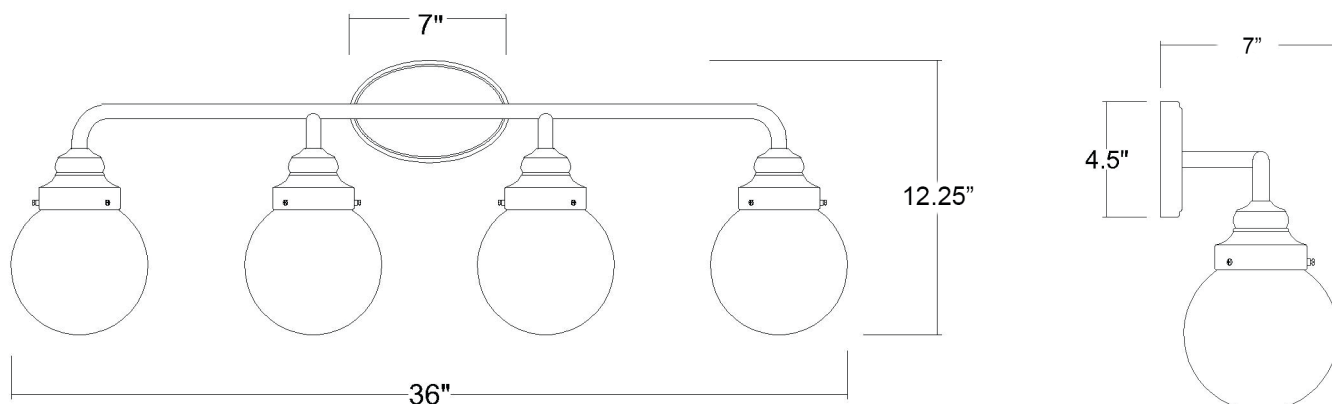

IN41227RB

PORTSMITH 4-LIGHT BATH SCONCE

Description: Portsmouth 4-Light Bath Sconce

Finish: Raw Brass

Dimensions: 36" W x 12-1/4" H x 7" ext.
Height on Center: 2-1/2"

Bulbs: 4-60W Med.

Installed Weight: 4.4 lbs.

Certification: cETL / damp location

Material: Steel and glass

Shades: NA

Glass: Opal

Back Plate Dimensions: 7" x 4-1/2" oval

Chain/Wire: NA

Additional Finishes: Polished nickel