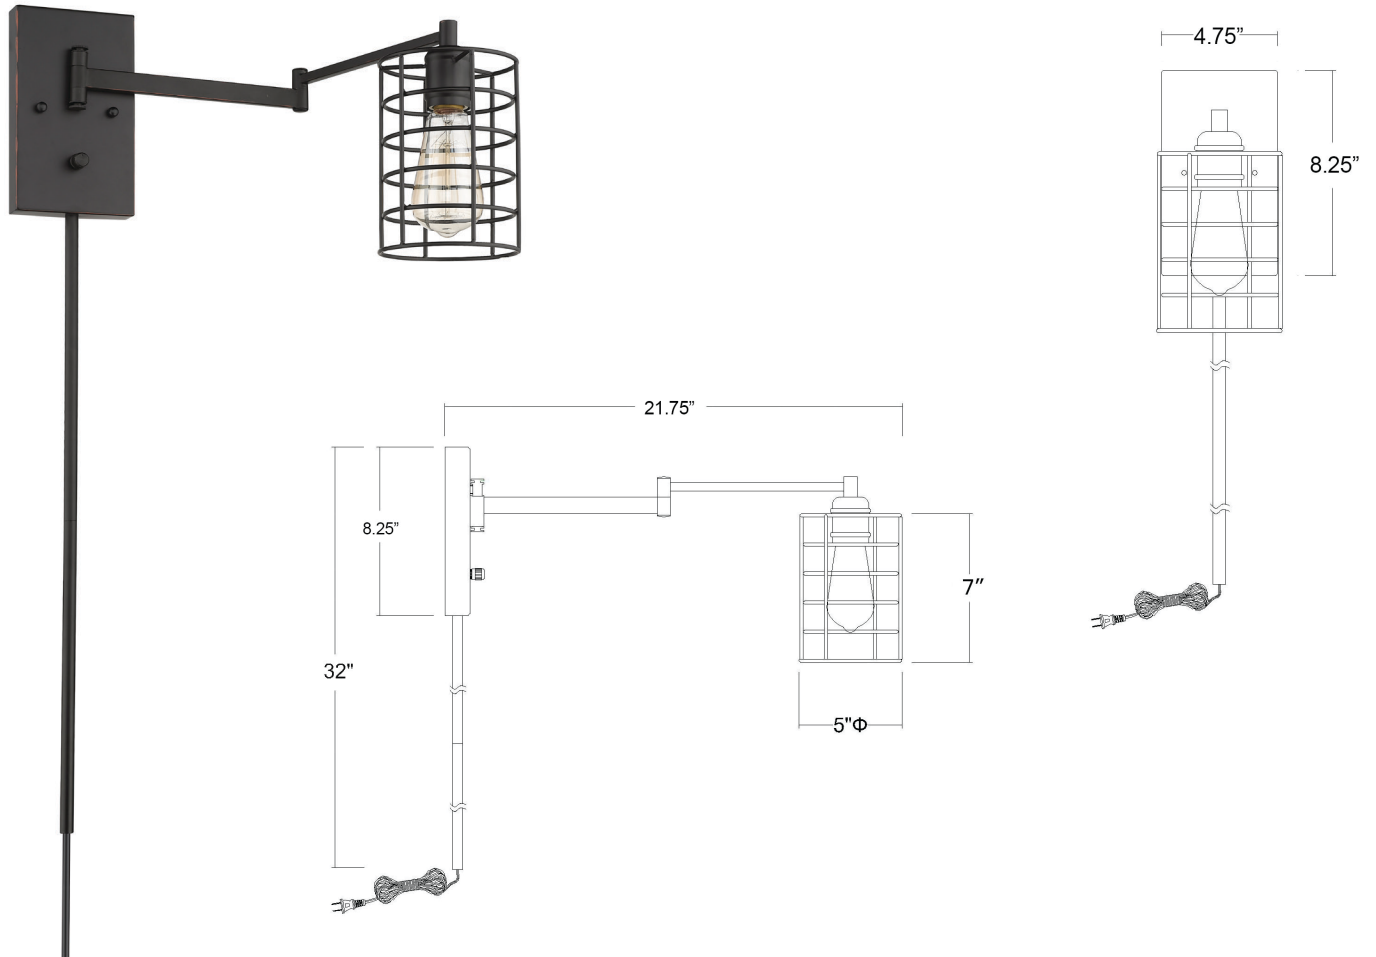

IN41030ORB

JETT 1-LIGHT WALL SCONCE

Description:	Jett 1-Light Wall Sconce
Finish:	Oil Rubbed Bronze
Dimensions:	5" W x 32" H x 21-3/4" ext.
Bulbs:	1-60W Med.
Installed Weight:	3.5 lbs.
Certification:	ETL

Material:	Steel
Shades:	NA
Glass:	NA
Back Plate Dimensions:	4-3/4" x 8-1/4"
Cord:	8' black plug-in
Switch:	On/off switch
Additional Finishes:	Aged brass, satin nickel