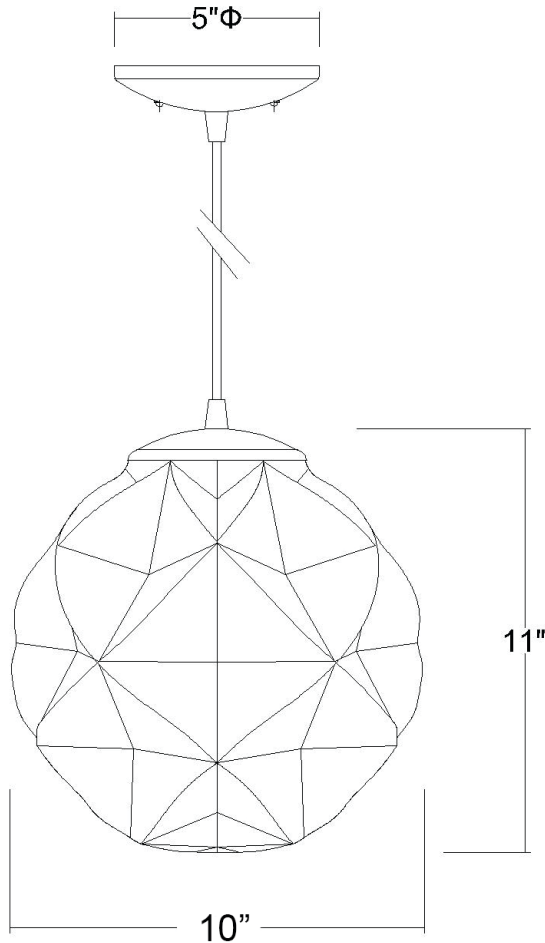

IN31210WH

NOVA 1-LIGHT PENDANT

Description:	Nova 1-light pendant
Finish:	White
Dimensions:	10" D x 11" H
Bulbs:	1-100w medium
Installed Weight:	6 lbs.
Certification:	Damp location / c UL

Material:	Steel and glass
Shade:	Glass
Glass:	Matte opal
Canopy Dimensions:	5" dia.
Chain/Wire:	12' wire
Additional Finishes:	NA