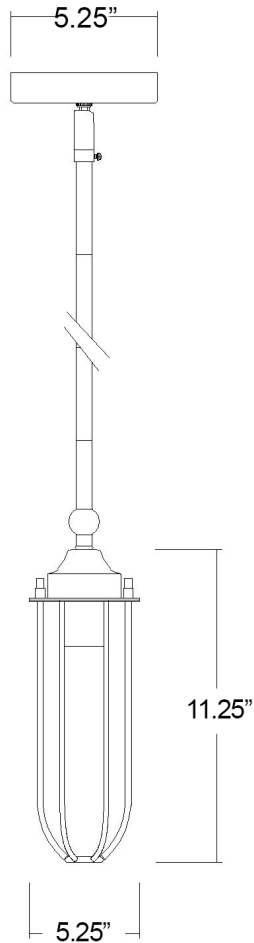

IN21365ORB

GARRET 1-LIGHT PENDANT

Description:	Garret 1-light pendant
Finish:	Oil rubbed bronze
Dimensions:	5-1/4" D x 11-1/4" H
Bulbs:	1-60w medium T30
Installed Weight:	3 lbs.
Certification:	Dry location / c UL

Material:	Steel
Shade:	Steel cage
Glass:	NA
Canopy Dimensions:	5-1/4" dia.
Stems:	12' wire, 45" stems (3-12", 1-6", 1-3")
Additional Finishes:	NA