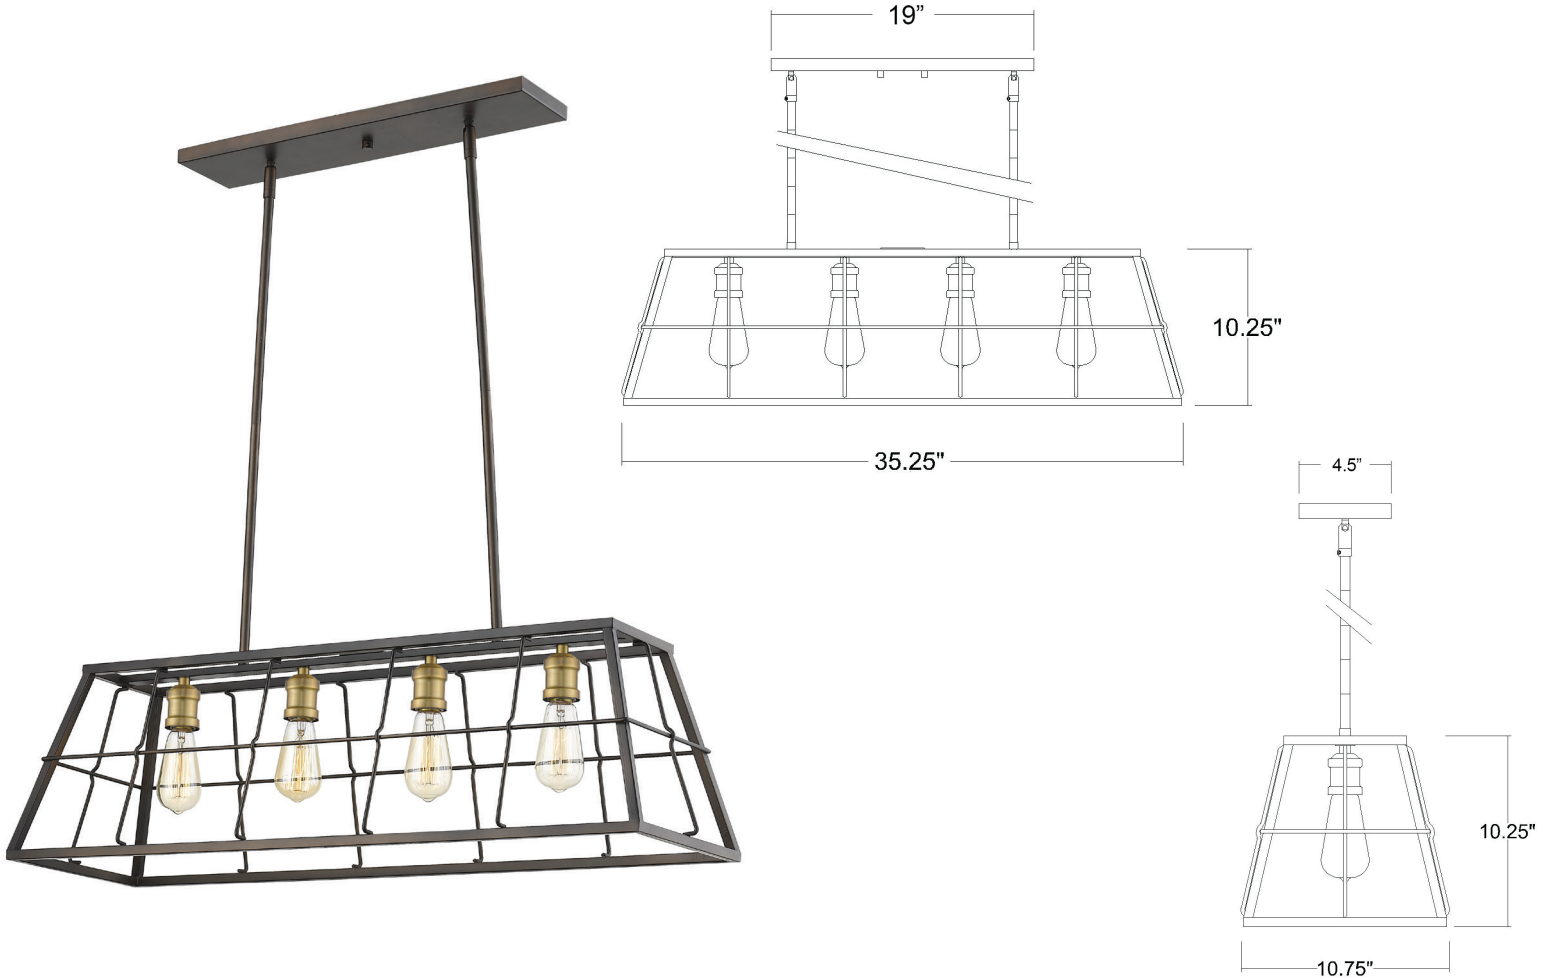

# IN21053ORB

## CHARLEY 4-LIGHT PENDANT

<b>Description:</b>	Charley 4-Light Pendant
<b>Finish:</b>	Oil Rubbed Bronze
<b>Dimensions:</b>	35-1/4" L x 10-3/4" W x 10-1/4" H
<b>Bulbs:</b>	4-100W Med.
<b>Installed Weight:</b>	11.25 lbs.
<b>Certification:</b>	cUL / dry location

<b>Material:</b>	Steel
<b>Shades:</b>	NA
<b>Glass:</b>	NA
<b>Canopy Dimensions:</b>	19 x 4-1/2"
<b>Chain/Wire:</b>	12' Wire
<b>Stems:</b>	6-12", 2-6", 2-3"
<b>Additional Finishes:</b>	NA