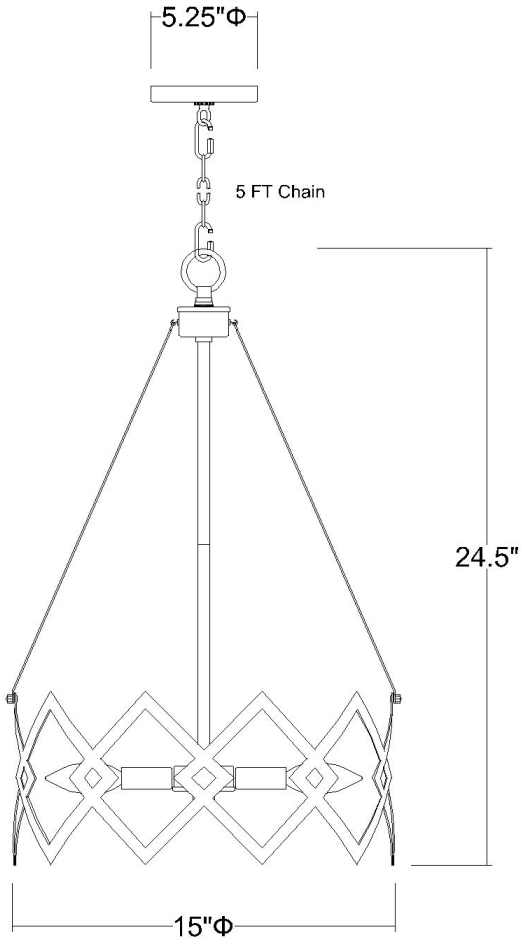

IN11397WG NORA 4-LIGHT CHANDELIER

Description:	Nora 4-light chandelier
Finish:	Washed gold
Dimensions:	15" D x 24-1/2" H
Bulbs:	4-60w candelabra
Installed Weight:	4.4 lbs.
Certification:	Dry location / c UL

Material:	Iron
Shades:	NA
Glass:	NA
Canopy Dimensions:	5-1/4" dia.
Chain/Wire:	5' chain, 12' wire
Additional Finishes:	NA