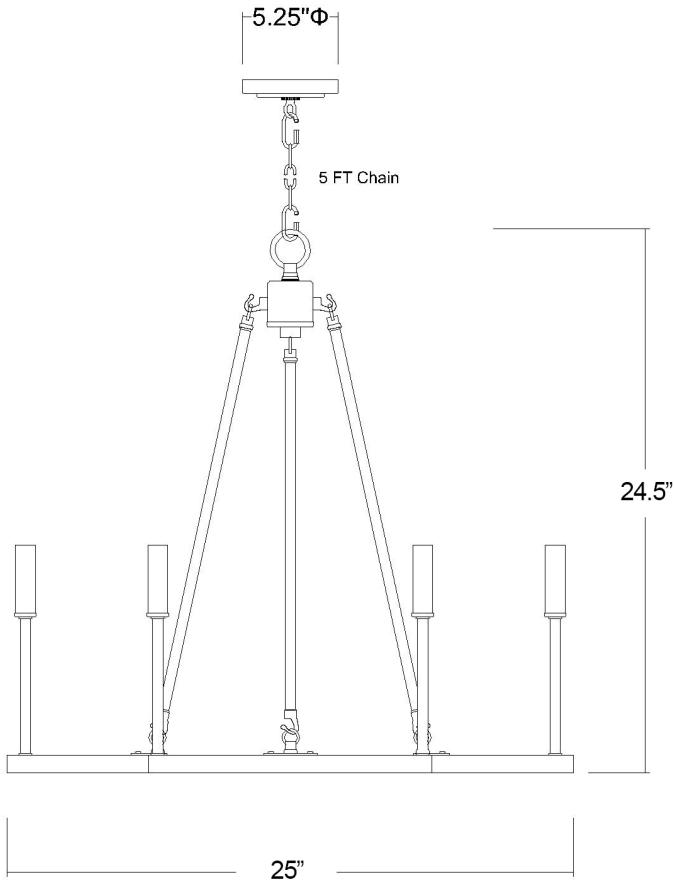

IN11395WG REAGAN 6-LIGHT CHANDELIER

| | |
|--------------------------|--------------------------|
| Description: | Regan 6-light chandelier |
| Finish: | Washed gold |
| Dimensions: | 25" D x 24-1/2" H |
| Bulbs: | 6-60w candelabra |
| Installed Weight: | 7.7 lbs. |
| Certification: | Dry location / c UL |

| | |
|-----------------------------|--------------------|
| Material: | Iron |
| Shades: | NA |
| Glass: | NA |
| Canopy Dimensions: | 5-1/4" dia. |
| Chain/Wire: | 5' chain, 12' wire |
| Additional Finishes: | NA |