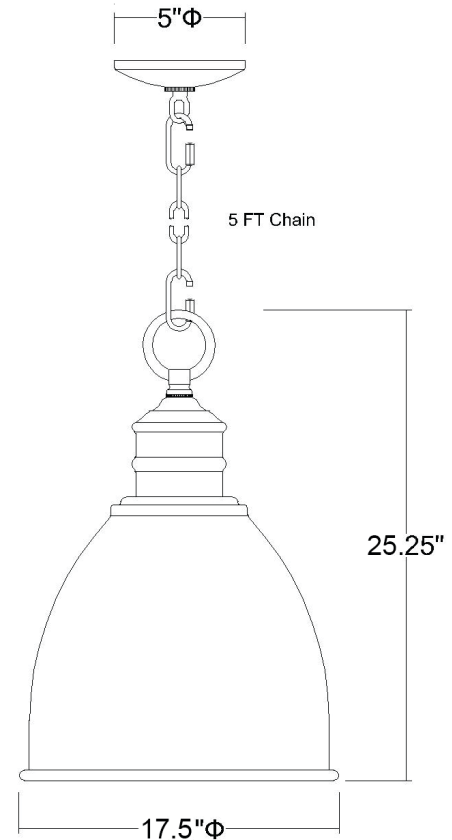

# IN11170BK COLBY 1-LIGHT PENDANT

<b>Description:</b>	Colby 1-light pendant
<b>Finish:</b>	Matte black
<b>Dimensions:</b>	17-1/2" D x 25-1/4" H
<b>Bulbs:</b>	1-100w medium
<b>Installed Weight:</b>	9 lbs.
<b>Certification:</b>	Dry location / c UL
<b>Material:</b>	Steel

<b>Shade:</b>	Steel
<b>Glass:</b>	NA
<b>Canopy Dimensions:</b>	5" dia.
<b>Chain/Wire:</b>	5" chain, 12' wire
<b>Additional Finishes:</b>	Satin nickel with white interior, white with gloss white interior