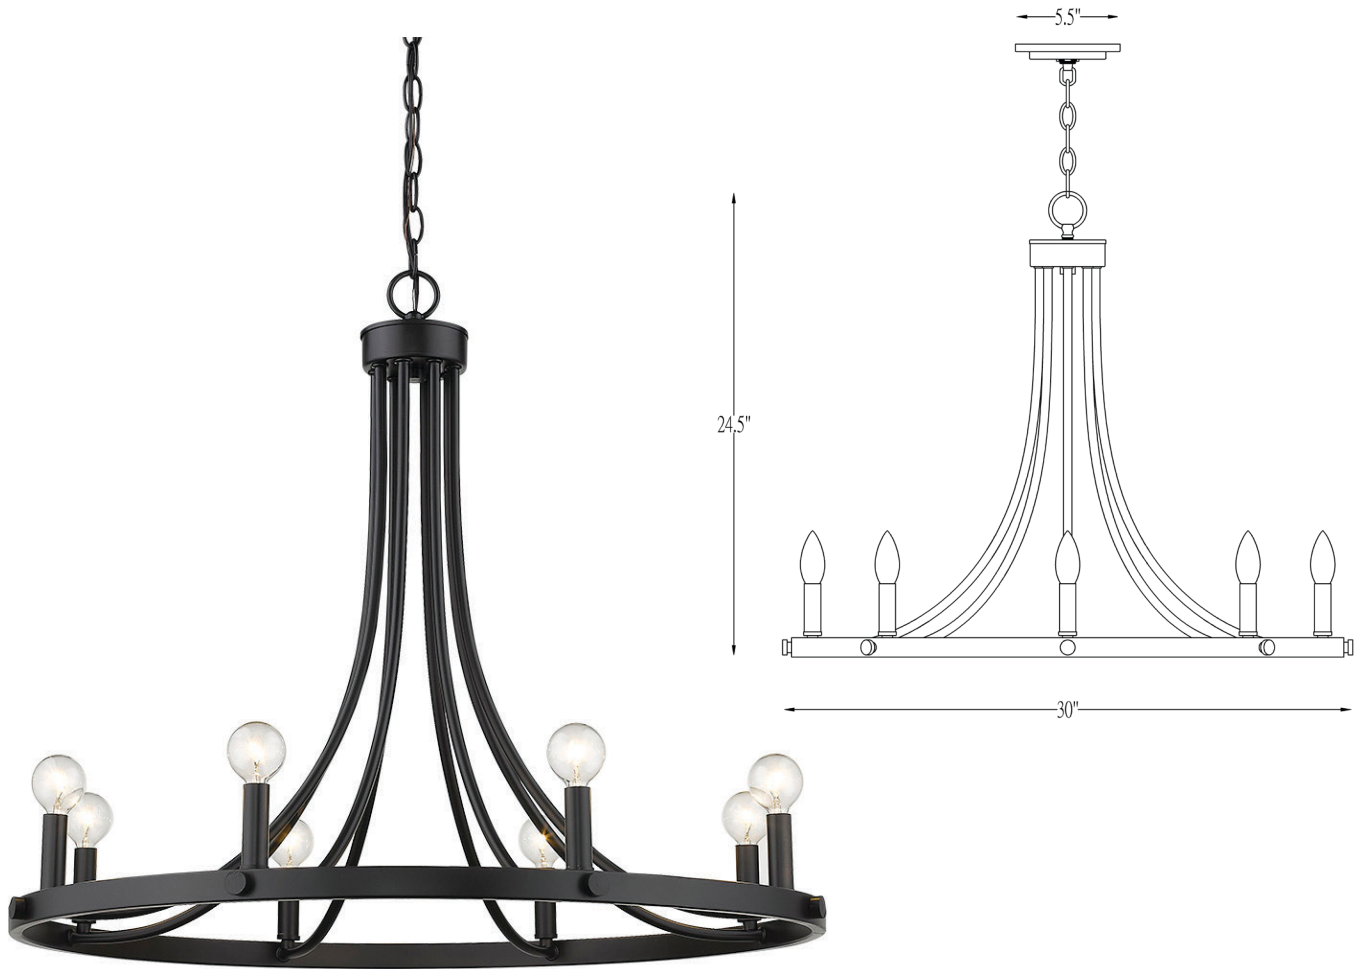

IN11151BK

SAWYER 8-LIGHT CHANDELIER

Description: Sawyer 8-Light Chandelier

Finish: Matte Black

Dimensions: 30" Dia. x 24-1/2" H

Bulbs: 8-60W Cand.

Installed Weight: 10 lbs.

Certification: cUL / dry location

Material: Steel

Shades: NA

Glass: NA

Canopy Dimensions: 5-1/2" Dia.

Chain/Wire: 5' Chain, 12' Wire

Additional Finishes: Satin nickel