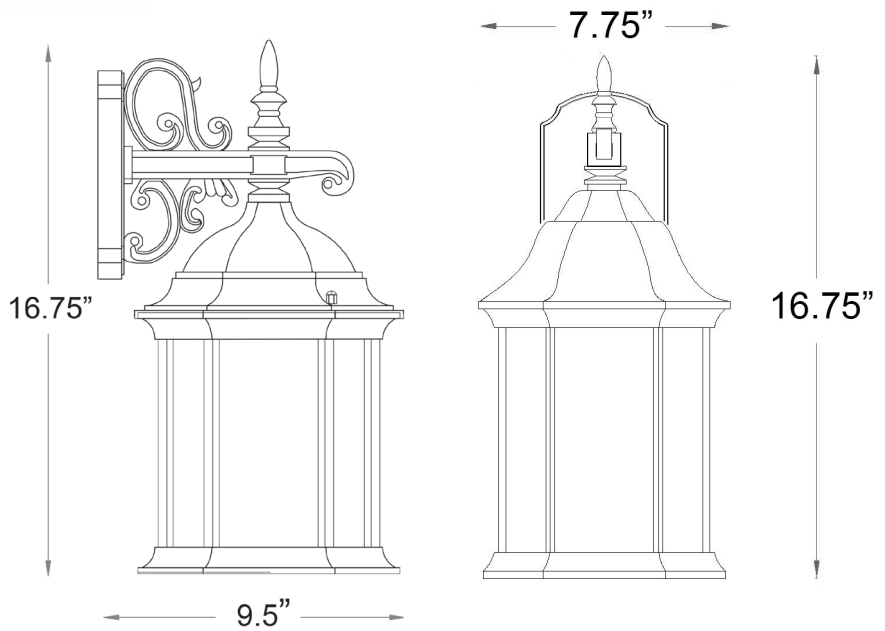

# 5184BW

## MADISON 1-LIGHT WALL LANTERN

<b>Description:</b>	Madison 1-light wall lantern
<b>Finish:</b>	Burl walnut
<b>Dimensions:</b>	7-3/4" W x 16-3/4" H x 9-1/2" ext. Height on center: 5"
<b>Bulbs:</b>	1-100w Med.
<b>Installed Weight:</b>	4 lbs.
<b>Certification:</b>	Wet location / c UL

<b>Material:</b>	Cast aluminum
<b>Shade:</b>	Glass
<b>Glass:</b>	Clear beveled
<b>Back Plate Dimensions:</b>	4-1/4" x 7"
<b>Chain/Wire:</b>	NA
<b>Additional Finishes:</b>	Matte black