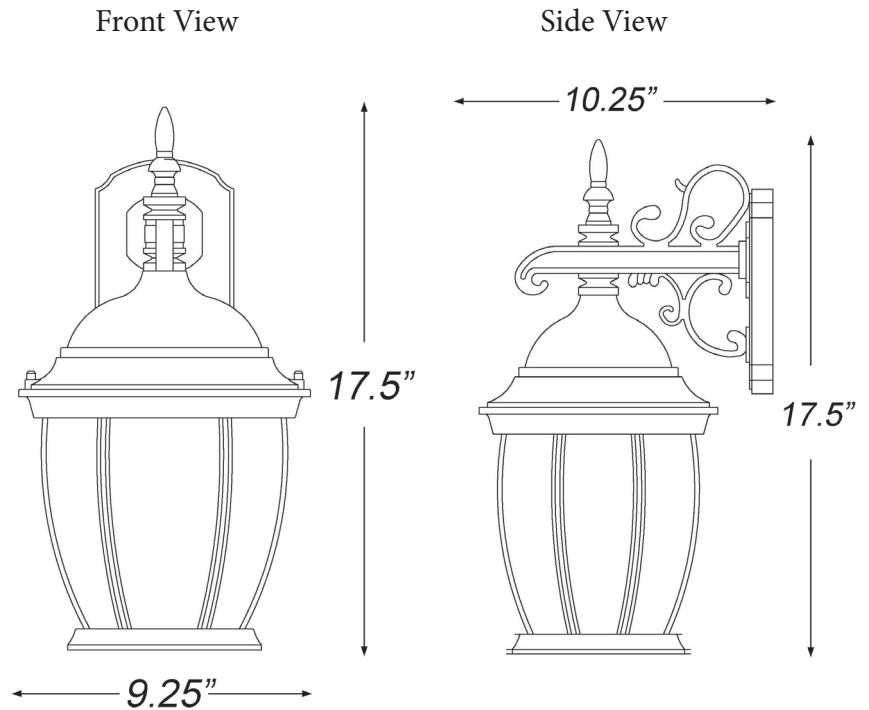

5032BK

WEXFORD 3-LIGHT WALL LANTERN

Description:	Wexford 3-light wall lantern
Finish:	Matte black
Dimensions:	9-1/4" W x 17-1/2" H x 10-1/4" ext. Height on center: 5-1/4"
Bulbs:	3-60w cand.
Installed Weight:	3.6 lbs.
Certification:	Wet location / c UL

Material:	Cast aluminum
Shade:	Glass
Glass:	Clear beveled
Back Plate Dimensions:	4-1/2" x 7"
Chain/Wire:	NA
Additional Finishes:	Burled walnut