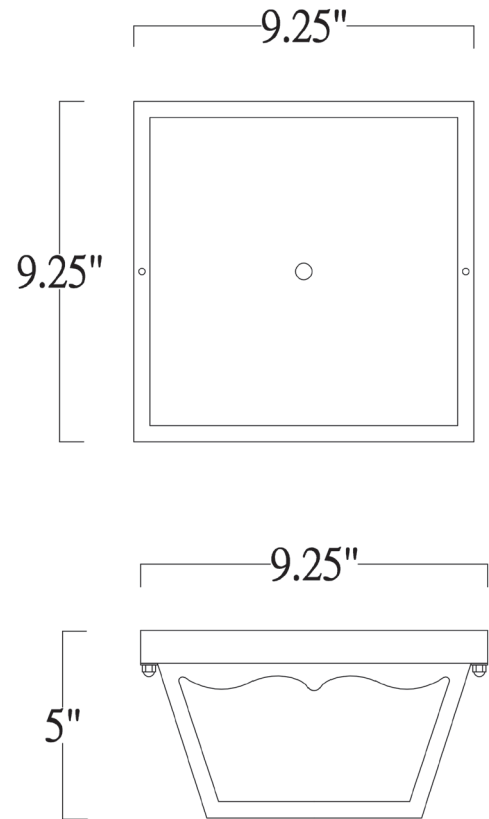

## BUILDERS' CHOICE 2-LIGHT FLUSHMOUNT

<b>Description:</b>	Builders' Choice 2-light flushmount
<b>Finish:</b>	Matte black
<b>Dimensions:</b>	9-1/4" W x 5" H
<b>Bulbs:</b>	2-60w medium
<b>Installed Weight:</b>	4 lbs.
<b>Certification:</b>	Damp location

<b>Material:</b>	Powder coated steel
<b>Shade:</b>	Glass
<b>Glass:</b>	Pebbled
<b>Canopy Dimensions:</b>	9-1/4" x 9-1/4"
<b>Chain/Wire:</b>	NA
<b>Additional Finishes:</b>	Burled walnut