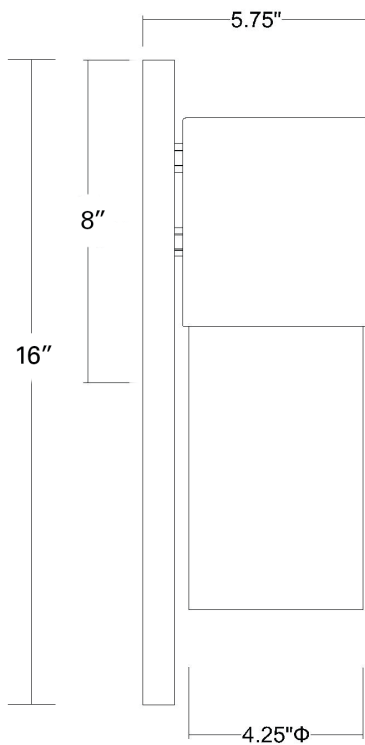

## COOPER 1-LIGHT WALL SCONCE

Side View

Front View

<b>Description:</b>	Cooper 1-light wall sconce
<b>Finish:</b>	Oil-rubbed bronze
<b>Dimensions:</b>	6-1/4" W x 16" H x 5-3/4" ext. Height on center: 8"
<b>Bulbs:</b>	1-100w medium
<b>Installed Weight:</b>	3 lbs.
<b>Certification:</b>	Wet location / ETL

<b>Material:</b>	Iron and glass
<b>Shade:</b>	Glass
<b>Glass:</b>	Opal glass
<b>Back Plate Dimensions:</b>	6-1/4" x 16"
<b>Chain/Wire:</b>	NA
<b>Additional Finishes:</b>	Matte nickel, matte black, and raw brass