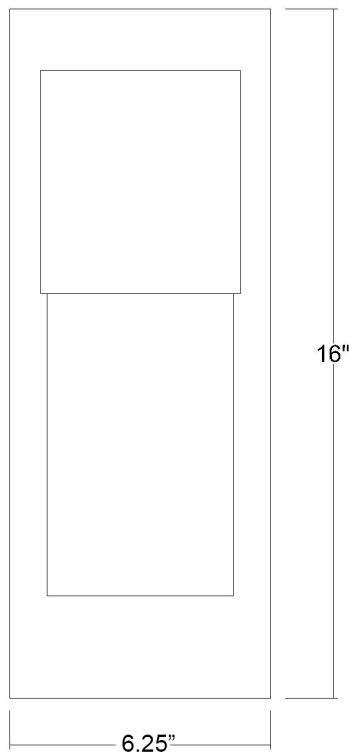

## COOPER 1-LIGHT WALL SCONCE

Side View

Front View

<b>Description:</b>	Cooper 1-light wall sconce
<b>Finish:</b>	Oil-rubbed bronze
<b>Dimensions:</b>	6-1/4" W x 16" H x 5-3/4" ext. Height on center: 8"
<b>Bulbs:</b>	1-100w medium
<b>Installed Weight:</b>	3 lbs.
<b>Certification:</b>	Wet location / ETL

<b>Material:</b>	Iron and glass
<b>Shade:</b>	Glass
<b>Glass:</b>	Opal glass
<b>Back Plate Dimensions:</b>	6-1/4" x 16"
<b>Chain/Wire:</b>	NA
<b>Additional Finishes:</b>	Matte nickel, matte black, and raw brass