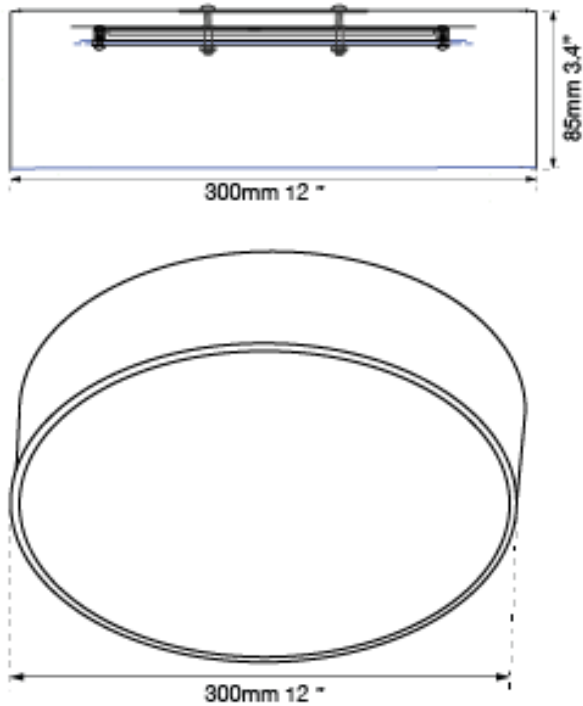

FAMILY NAME Bongo **12" Metal Cylinder and Frosted Glass Flushmount with High Output Dimmable LED**

ABRA MODEL 30031FM-BN **UPC**

FIXTURE MATERIAL

Frame Material	Finishes Available	Diffuser Type	Diffuser Finish
Metal	BN-Brushed Nickel	Glass	Frosted

DIMENSIONS IN INCHES

Diameter	Height	o.a.h	Width	Length	Ext	Weight	ADA
12	3.35	3.35				6	

CERTIFICATION

Location	Rating	Compliance
Ceiling Mount only	Damp Location	cETL Title 24

LAMPING

Lamp Type	Lamp Qty	Wattage	Total Wattage	Lamp Base	Kelvin	CRI	Initial Lumen's	Lumen Per Watt	Delivered Lumen's	Voltage
LED	1	20	20	Solid State Module	3000k	90+	1700	85	1275 estimated	120v

COMPATIBLE DIMMER'S

ELV, CL

J-BOX TYPE

Standard 4 x 4 Octagon

SUPPLIED

LED Module Supplied

SPECIAL NOTES