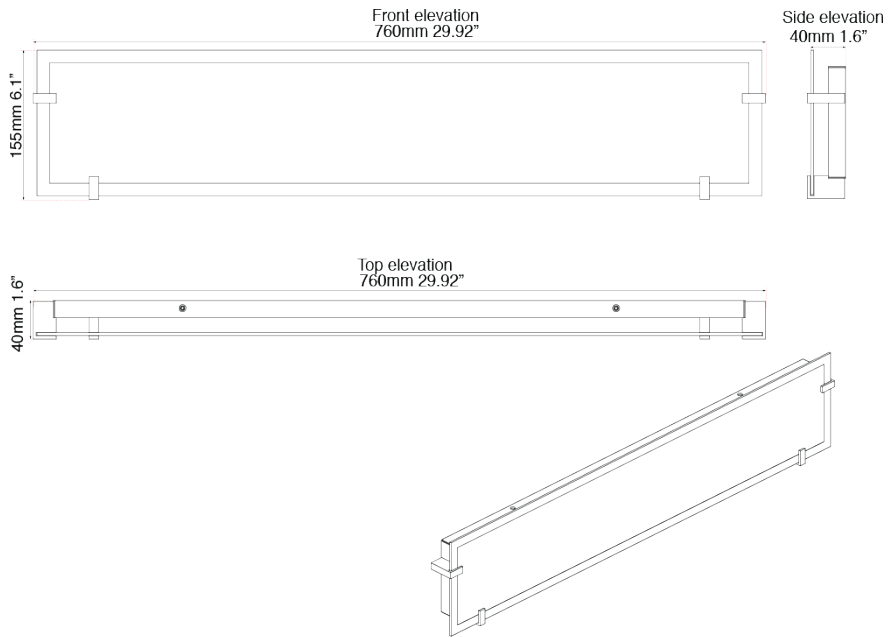

**FAMILY NAME** Matrix **30" Frosted Flat Panel Glass Vanity-Wall Fixture with High Output Dimmable LED**

**ABRA MODEL** 20062WV-CH **UPC**

FIXTURE MATERIAL				DIMENSIONS IN INCHES								CERTIFICATION		
Frame Material	Finishes Available	Diffuser Type	Diffuser Finish	Diameter	Height	o.a.h	Width	Length	Ext	Weight	ADA	Location	Rating	Compliance
Metal	CH-Chrome	Glass	Frosted		6.1	6.1		29.9	1.6	8	ADA compliant	Wall Mount only	Damp Location	cETL

LAMPING											COMPATIBLE DIMMER'S	J-BOX TYPE	SUPPLIED
Lamp Type	Lamp Qty	Wattage	Total Wattage	Lamp Base	Kelvin	CRI	Initial Lumen's	Lumen Per Watt	Delivered Lumen's	Voltage			
LED	1	48	48	Solid State Module	3000k	90+	4080	85	3060 estimated	120v	ELV, CL	Standard 4 x 4 Octagon	LED Module Supplied