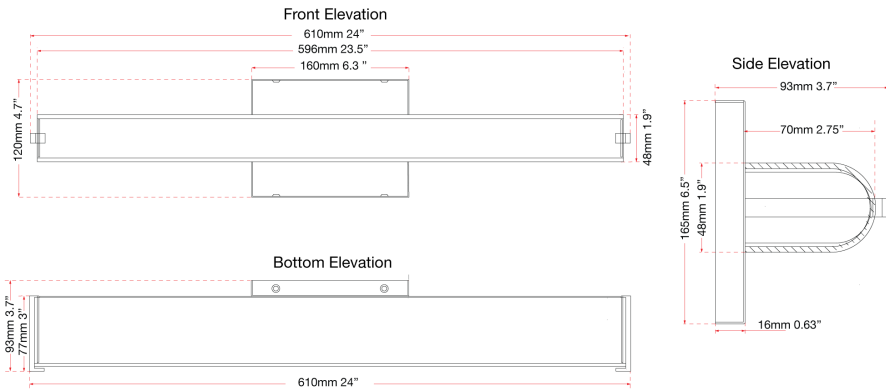

FAMILY NAME Eco **Oval Water Glass LED Vanity**
ABRA MODEL 20043WV-CH **UPC** 0

FIXTURE MATERIAL				DIMENSIONS IN INCHES								CERTIFICATION		
Frame Material	Finishes Available	Diffuser Type	Diffuser Finish	Diameter	Height	o.a.h	Width	Length	Ext	Weight	ADA	Location	Rating	Compliance
Steel	CH-Chrome BN-Brushed Nickel	Glass	Water		2	4.8		24	3.42		ADA compliant	Ceiling Mount only	Damp Location	cETL

LAMPING											COMPATIBLE DIMMER'S	J-BOX TYPE	SUPPLIED
Lamp Type	Lamp Qty	Wattage	Total Wattage	Lamp Base	Kelvin	CRI	Initial Lumen's	Lumen Per Watt	Delivered Lumen's	Voltage			
LED	1	22	22	Solid State Module	3000k	90+	1870	85	1402.5 estimated	120v	ELV, CL	Standard 4 x 4 Octagon	LED Module Supplied