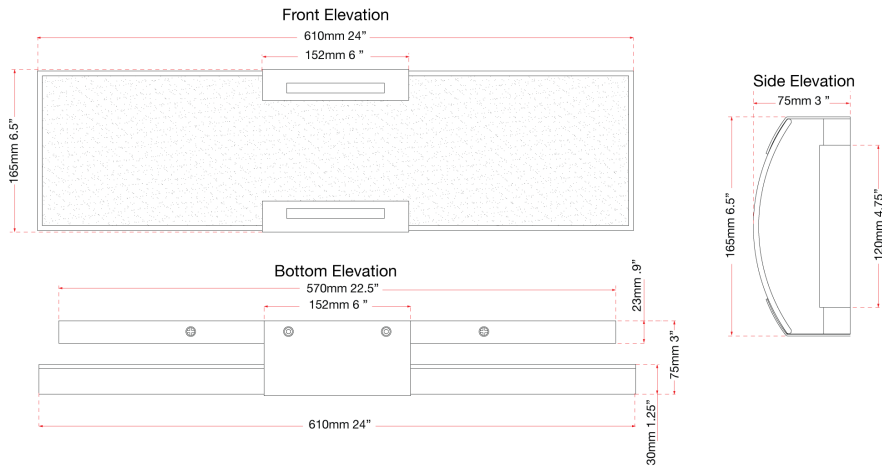

**FAMILY NAME** Allure **Curved glass panel LED vanity**

**ABRA MODEL** 20011WV-CH **UPC** 0

**FIXTURE MATERIAL**

Frame Material	Finishes Available	Diffuser Type	Diffuser Finish
Steel	CH-Chrome BN-Brushed Nickel	Glass	Frosted

**DIMENSIONS IN INCHES**

Diameter	Height	o.a.h	Width	Length	Ext	Weight	ADA
	6.7	6.7		24	2.9		ADA compliant

**CERTIFICATION**

Location	Rating	Compliance
Wall Mount only	Damp Location	cETL

**LAMPING**

Lamp Type	Lamp Qty	Wattage	Total Wattage	Lamp Base	Kelvin	CRI	Initial Lumen's	Lumen Per Watt	Delivered Lumen's	Voltage
LED	1	32	32	Solid State Module	3000k	90+	2720	85	2040 estimated	120v

**COMPATIBLE DIMMER'S**

ELV, CL
---------

**J-BOX TYPE**

Standard 4 x 4 Octagon
------------------------

**SUPPLIED**

LED Module Supplied
---------------------

**SPECIAL NOTES**

**ABRA LIGHTING**  
NEOTERIC DESIGN