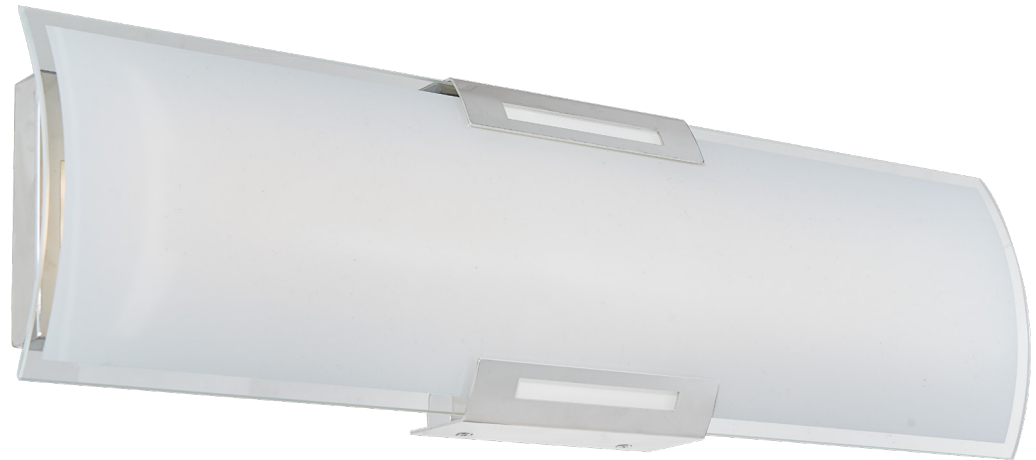

**FAMILY NAME** Allure **Curved glass panel LED vanity**

**ABRA MODEL** 20011WV-CH **UPC** 0

**FIXTURE MATERIAL**

Frame Material	Finishes Available	Diffuser Type	Diffuser Finish
Steel	CH-Chrome BN-Brushed Nickel	Glass	Frosted

**DIMENSIONS IN INCHES**

Diameter	Height	o.a.h	Width	Length	Ext	Weight	ADA
	6.7	6.7		24	2.9		ADA compliant

**CERTIFICATION**

Location	Rating	Compliance
Wall Mount only	Damp Location	cETL

**LAMPING**

Lamp Type	Lamp Qty	Wattage	Total Wattage	Lamp Base	Kelvin	CRI	Initial Lumen's	Lumen Per Watt	Delivered Lumen's	Voltage
LED	1	32	32	Solid State Module	3000k	90+	2720	85	2040 estimated	120v

**COMPATIBLE DIMMER'S**

ELV, CL
---------

**J-BOX TYPE**

Standard 4 x 4 Octagon
------------------------

**SUPPLIED**

LED Module Supplied
---------------------

**SPECIAL NOTES**

**ABRA LIGHTING**  
NEOTERIC DESIGN