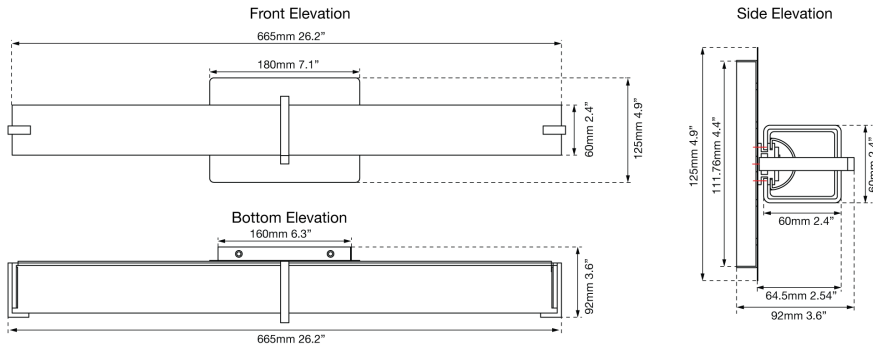

**FAMILY NAME** Squire **Square Water Glass LED Vanity**

**ABRA MODEL** 20009WV-CH **UPC** 0

**FIXTURE MATERIAL**

Frame Material	Finishes Available	Diffuser Type	Diffuser Finish
Steel	CH-Chrome BN-Brushed Nickel	Glass	Water

**DIMENSIONS IN INCHES**

Diameter	Height	o.a.h	Width	Length	Ext	Weight	ADA
	4.9	4.9		26	3.7		ADA compliant

**CERTIFICATION**

Location	Rating	Compliance
Wall Mount only	Damp Location	cETL

**LAMPING**

Lamp Type	Lamp Qty	Wattage	Total Wattage	Lamp Base	Kelvin	CRI	Initial Lumen's	Lumen Per Watt	Delivered Lumen's	Voltage
LED	1	32	32	Solid State Module	3000k	90+	2720	85	2040 estimated	120v

**COMPATIBLE DIMMER'S**

ELV, CL
---------

**J-BOX TYPE**

Standard 4 x 4 Octagon
------------------------

**SUPPLIED**

LED Module Supplied
---------------------

**SPECIAL NOTES**