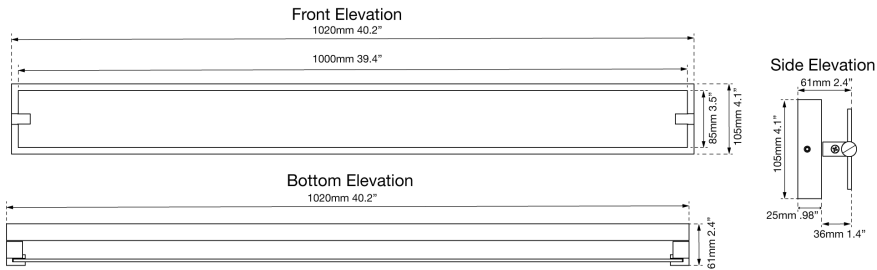

**FAMILY NAME** Blaze **Flat Panel Water Glass LED Vanity**  
**ABRA MODEL** 20006WV-CH **UPC** 0

FIXTURE MATERIAL				DIMENSIONS IN INCHES								CERTIFICATION		
Frame Material	Finishes Available	Diffuser Type	Diffuser Finish	Diameter	Height	o.a.h	Width	Length	Ext	Weight	ADA	Location	Rating	Compliance
Steel	CH-Chrome BN-Brushed Nickel	Glass	Water		4.1	4.1		40	2.8		ADA compliant	Wall Mount only	Damp Location	cETL

LAMPING											COMPATIBLE DIMMER'S	J-BOX TYPE	SUPPLIED
Lamp Type	Lamp Qty	Wattage	Total Wattage	Lamp Base	Kelvin	CRI	Initial Lumen's	Lumen Per Watt	Delivered Lumen's	Voltage			
LED	1	48	48	Solid State Module	3000k	90+	4080	85	3060 estimated	120v	ELV, CL	Standard 4 x 4 Octagon	LED Module Supplied