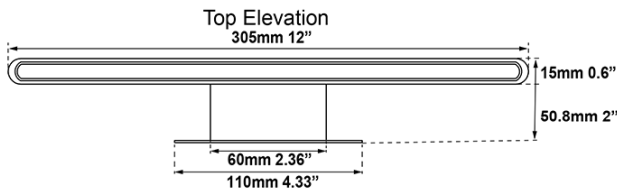

FAMILY NAME Slim **Up-Down Light 12" LED Vanity-Wall Bar**
ABRA MODEL 20001WV-BA **UPC**

FIXTURE MATERIAL			
Frame Material	Finishes Available	Diffuser Type	Diffuser Finish
Aluminum	BA-Brushed Aluminum BB-Brushed Bronze	Acrylic	White

DIMENSIONS IN INCHES							
Diameter	Height	o.a.h	Width	Length	Ext	Weight	ADA
	3.15	4	0.5	12	2	3.5	ADA compliant

CERTIFICATION		
Location	Rating	Compliance
Wall Mount only	Damp Location	cETL

LAMPING										
Lamp Type	Lamp Qty	Wattage	Total Wattage	Lamp Base	Kelvin	CRI	Initial Lumen's	Lumen Per Watt	Delivered Lumen's	Voltage
LED	2	7	14	Solid State Module	3000k	90+	1190	85	892.5 estimated	120v