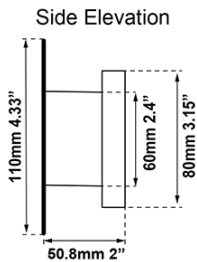

FAMILY NAME Slim **Up-Down Light 12" LED Vanity-Wall Bar**
ABRA MODEL 20001WV-BA **UPC**

FIXTURE MATERIAL			
Frame Material	Finishes Available	Diffuser Type	Diffuser Finish
Aluminum	BA-Brushed Aluminum BB-Brushed Bronze	Acrylic	White

DIMENSIONS IN INCHES							
Diameter	Height	o.a.h	Width	Length	Ext	Weight	ADA
	3.15	4	0.5	12	2	3.5	ADA compliant

CERTIFICATION		
Location	Rating	Compliance
Wall Mount only	Damp Location	cETL

LAMPING										
Lamp Type	Lamp Qty	Wattage	Total Wattage	Lamp Base	Kelvin	CRI	Initial Lumen's	Lumen Per Watt	Delivered Lumen's	Voltage
LED	2	7	14	Solid State Module	3000k	90+	1190	85	892.5 estimated	120v