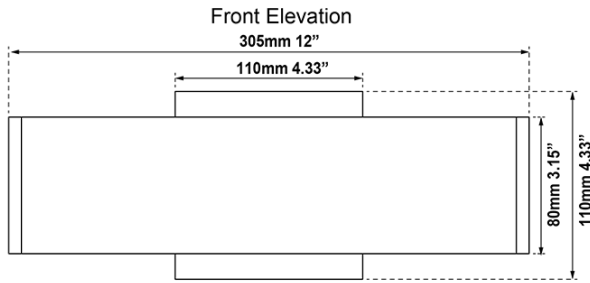

FAMILY NAME Slim **Up-Down Light 12" LED Vanity-Wall Bar**
ABRA MODEL 20001WV-BA **UPC**

FIXTURE MATERIAL			
Frame Material	Finishes Available	Diffuser Type	Diffuser Finish
Aluminum	BA-Brushed Aluminum BB-Brushed Bronze	Acrylic	White

DIMENSIONS IN INCHES							
Diameter	Height	o.a.h	Width	Length	Ext	Weight	ADA
	3.15	4	0.5	12	2	3.5	ADA compliant

CERTIFICATION		
Location	Rating	Compliance
Wall Mount only	Damp Location	cETL

LAMPING										
Lamp Type	Lamp Qty	Wattage	Total Wattage	Lamp Base	Kelvin	CRI	Initial Lumen's	Lumen Per Watt	Delivered Lumen's	Voltage
LED	2	7	14	Solid State Module	3000k	90+	1190	85	892.5 estimated	120v

COMPATIBLE DIMMER'S
ELV, CL

J-BOX TYPE
Standard 4 x 4 Octagon

SUPPLIED
LED Module Supplied

SPECIAL NOTES