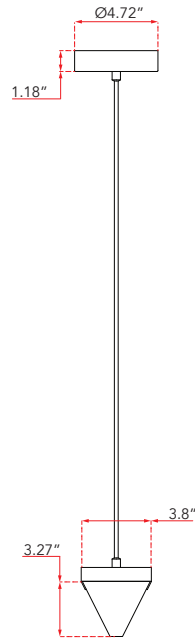

FAMILY NAME 10070PN-BN

Diamond Crystal Mono Pendant Including Canopy and Driver

ABRA MODEL Atlas

UPC 00810035192898

FIXTURE MATERIAL				FIXTURE DIMENSIONS IN INCHES									
Frame Material	Finishes Available	Diffuser Type	Diffuser Finish	Diameter	Height	o.a.h	Width	Length	Ext	ADA	Location	Rating	Compliance
Metal	BN-Brushed Nickel MB-Matte Black	Glass	Crystal	4.72	3.3	120	3.4	3.8			Ceiling Mount only	Dry Location	cETLus
LAMPING										Compatible Dimmers	Junction Box Type	SUPPLIED	
Lamp Type	Lamp qty	Wattage	Max Wattage	Base	Kelvin	CRI	Initial Lumen's	Delivered Lumen's	Voltage	Triac, CL,ELV	Standard 4 x 4 Octagon Box	Lamps	
LED	1	5w	5w	Solid State Module	3000k	90+	425	298 estimated	120v	SPECIAL NOTES			

ABRA LIGHTING
NEOTERIC DESIGN

12151 Madera Way Riverside California 92503
Phone: 949-940-1155 • Toll Free 800-295-7121
www.abralighting.com

Project Name			
Date		Type	