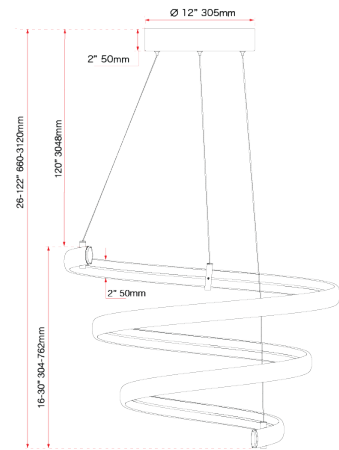

FAMILY NAME Slings **Oval Spring Pendant**

ABRA MODEL 10005PN-BZ **UPC** 0

FIXTURE MATERIAL

Frame Material	Finishes Available	Diffuser Type	Diffuser Finish
Aluminum	BZ-Bronze TS-Titanium Silver	Acrylic	White

DIMENSIONS IN INCHES

Diameter	Height	o.a.h	Width	Length	Ext	Weight	ADA
31.3	11.4	120					

CERTIFICATION

Location	Rating	Compliance
Ceiling Mount only	Damp Location	cETL

LAMPING

Lamp Type	Lamp Qty	Wattage	Total Wattage	Lamp Base	Kelvin	CRI	Initial Lumen's	Lumen Per Watt	Delivered Lumen's	Voltage
LED	1	160	160	Solid State Module	3000k	90+	13600	85	10200 estimated	120v

COMPATIBLE DIMMER'S

ELV, CL

J-BOX TYPE

Standard 4 x 4 Octagon

SUPPLIED

LED Module Supplied

SPECIAL NOTES

ABRA LIGHTING
NEOTERIC DESIGN

1216 West Grove Avenue, Orange California 92865
Phone: 949-940-1155 • Toll Free 800-295-7121
www.abralighting.com

PROJECT NAME

DATE