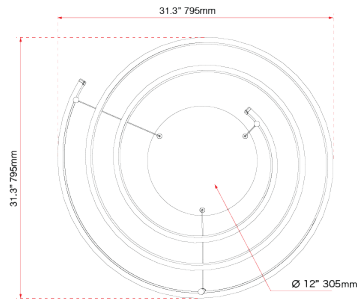

FAMILY NAME Slings **Oval Spring Pendant**

ABRA MODEL 10005PN-BZ **UPC** 0

FIXTURE MATERIAL

Frame Material	Finishes Available	Diffuser Type	Diffuser Finish
Aluminum	BZ-Bronze TS-Titanium Silver	Acrylic	White

DIMENSIONS IN INCHES

Diameter	Height	o.a.h	Width	Length	Ext	Weight	ADA
31.3	11.4	120					

CERTIFICATION

Location	Rating	Compliance
Ceiling Mount only	Damp Location	cETL

LAMPING

Lamp Type	Lamp Qty	Wattage	Total Wattage	Lamp Base	Kelvin	CRI	Initial Lumen's	Lumen Per Watt	Delivered Lumen's	Voltage
LED	1	160	160	Solid State Module	3000k	90+	13600	85	10200 estimated	120v

COMPATIBLE DIMMER'S

ELV, CL

J-BOX TYPE

Standard 4 x 4 Octagon

SUPPLIED

LED Module Supplied

SPECIAL NOTES

ABRA LIGHTING
NEOTERIC DESIGN

1216 West Grove Avenue, Orange California 92865
Phone: 949-940-1155 • Toll Free 800-295-7121
www.abralighting.com

PROJECT NAME

DATE