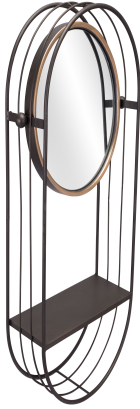

Saroni Mirror Shelf Gray

Item #: A12234

Functional and cool for the most hip of urban and industrial designs, the Saroni mirror shelf is made from a painted steel frame. It works great in any space, bathroom, kitchen, or foyer.

Indoor/Outdoor : Indoor
Color : Gray
Assembly required (Y or N) : Yes
Ships By : Ground

Product Details

Color : Gray
 Product Frame (Materials) : Steel, Glass
 Indoor / Outdoor : Indoor
 Trend : Modern
 Assembly Required : Yes
 Stackable : No
 Adjustable Height : No
 Ships By : Ground
 Country of Origin : China
 PROP 65 Required : No
 Item Status : ACTIVE
 UPC : 842896146116

Product Dimensions

Product 1 (in) : 15Wx5.1Dx28H
 Product 1 Weight (lbs.) : 5

Packaging

Total Net Weight (lbs.) : 5
 Features : 7
 Features : 2.1
 Features : 0.1
 Features : 1
 Carton 1 (in) : 8 W x 30 L x 18 H
 Carton 1 Weight (lbs.) : 7