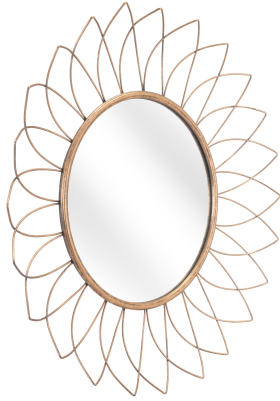

Jayne Mirror Gold

Item #: A12226

Like a boho chic geometrical flower, the Jayne mirror has painted steel frame with a steel frame petal pattern. It looks good in any space as a decorative wall piece or a personal mirror.

Indoor/Outdoor : Indoor
Color : Gold
Assembly required (Y or N) : Yes
Ships By : Ground

Product Details

Color : Gold
 Product Frame (Materials) : Steel, Glass
 Indoor / Outdoor : Indoor
 Trend : Modern
 Assembly Required : Yes
 Stackable : No
 Adjustable Height : No
 Ships By : Ground
 Country of Origin : China
 PROP 65 Required : No
 Item Status : ACTIVE
 UPC : 842896146031