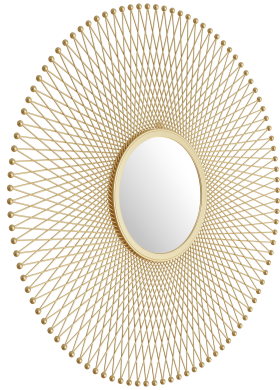

# Glow Round Mirror Gold

Item #: A12214

Able to bounce natural light around a room to create a more spacious look. Mirrors are a must-have. Its bold design complements your favorite accents and other wall art. It's a perfect pick for glamming up a decorative accent over the sofa or acting as the bold statement in your entryway.

## Product Details

Color : Gold  
 Product Frame (Materials) : Iron, Glass, MDF  
 Indoor / Outdoor : Indoor  
 Trend : Glam  
 Assembly Required : No  
 Stackable : No  
 Adjustable Height : No  
 Ships By : Ground  
 Country of Origin : India  
 PROP 65 Required : Yes  
 Item Status : ACTIVE  
 UPC : 842896142446

## Product Dimensions

Product 1 (in) : 35Wx35Dx0.8H  
 Product 1 Weight (lbs.) : 13.6  
 Interior Mirror 1 (in) : 11.8Wx11.8H