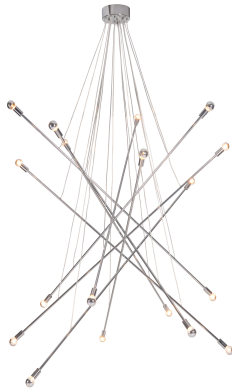

Belief Ceiling Lamp Chrome

Item #: 50216

Belief ceiling lamp gives a eye caching statement to any room, with long chrome arms suspended is a elegant criss cross pattern and finished at either end with half chrome bulbs. This modern design will stun and amaze guests in residential or commercial entry ways, stairwells and any vaulted ceiling. Max Watt 25 W, Size E12, Type G45. UL approved and listed. Bulbs are included.

Indoor/Outdoor : Indoor
Color : Chrome
Assembly required (Y or N) : Yes
Ships By : Ground

Product Details

Color : Chrome
 Product Frame (Materials) : Steel
 Indoor / Outdoor : Indoor
 Trend : Modern
 Assembly Required : Yes
 Stackable : No
 Adjustable Height : No
 Bulb Type : Incandescent
 Adjustable Lighting Cord : No
 Lighting - Max. Watt Bulb : 25W
 Lighting - Socket Size : E12
 Light Bulb Shape Code : G45, 25W
 Lighting - Replaceable Bulb : Yes
 Lighting - # of Bulb Sockets : 18
 Lighting - # of Bulbs included : 18
 Lighting - Switch Type : Hardwired
 Lighting - Dimmable : Yes (dimmer not included)
 UL listed : UL Listed
 Ships By : Ground
 Country of Origin : China
 PROP 65 Required : No
 Item Status : ACTIVE
 UPC : 842896109432

Product Dimensions

Product 1 (in) : 76.4Wx76.4Dx74.8H
 Product 1 Weight (lbs.) : 13
 Lighting - Diameter of Ceiling Plate (in) : 7.3

Packaging

Total Net Weight (lbs.) : 13
 Features : 18
 Features : 2.82
 Features : 0.08
 Features : 1
 Carton 1 (in) : 8 W x 69 L x 8 H
 Carton 1 Weight (lbs.) : 3