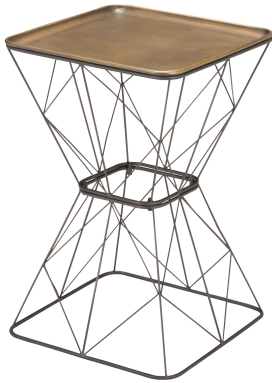

Timothy Side Table Gold

Item #: 101928

Combining urban, glam, industrial, and boho elements, the Timothy side table has a painted steel frame and looks good in any space.

Indoor/Outdoor : Indoor
Color : Gold
Assembly required (Y or N) : Yes
Ships By : Ground

Product Details	
Color	: Gold
Product Frame (Materials)	: Steel
Indoor / Outdoor	: Indoor
Trend	: Modern
Assembly Required	: Yes
Stackable	: No
Weight Capacity (lbs.)	: 150
Adjustable Height	: No
Ships By	: Ground
Country of Origin	: China
PROP 65 Required	: No
Item Status	: ACTIVE
UPC	: 842896146154

Product Dimensions	
Product 1 (in)	: 15.7Wx15.7Dx 22H
Product 1 Weight (lbs.)	: 6
Tabletop Thickness (mm)	: 1

Packaging	
Total Net Weight (lbs.)	: 6
Features	: 9
Features	: 2.7
Features	: 0.1
Features	: 1
Carton 1 (in)	: 18 W x 18 L x 15 H
Carton 1 Weight (lbs.)	: 9